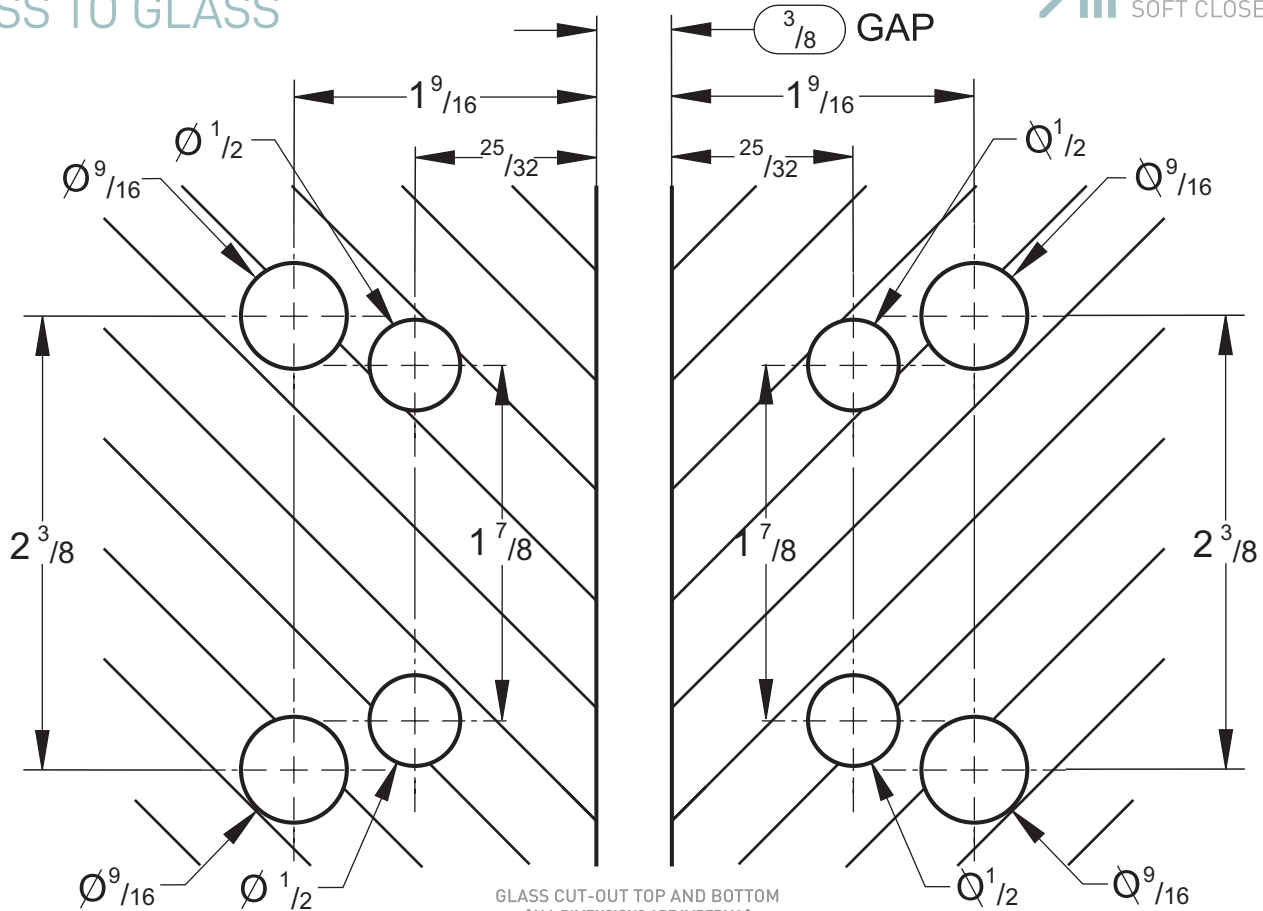

155 HINGE MODEL GLASS TO GLASS

GLASS CUT-OUT TOP AND BOTTOM
[ALL DIMENSIONS ARE IMPERIAL]