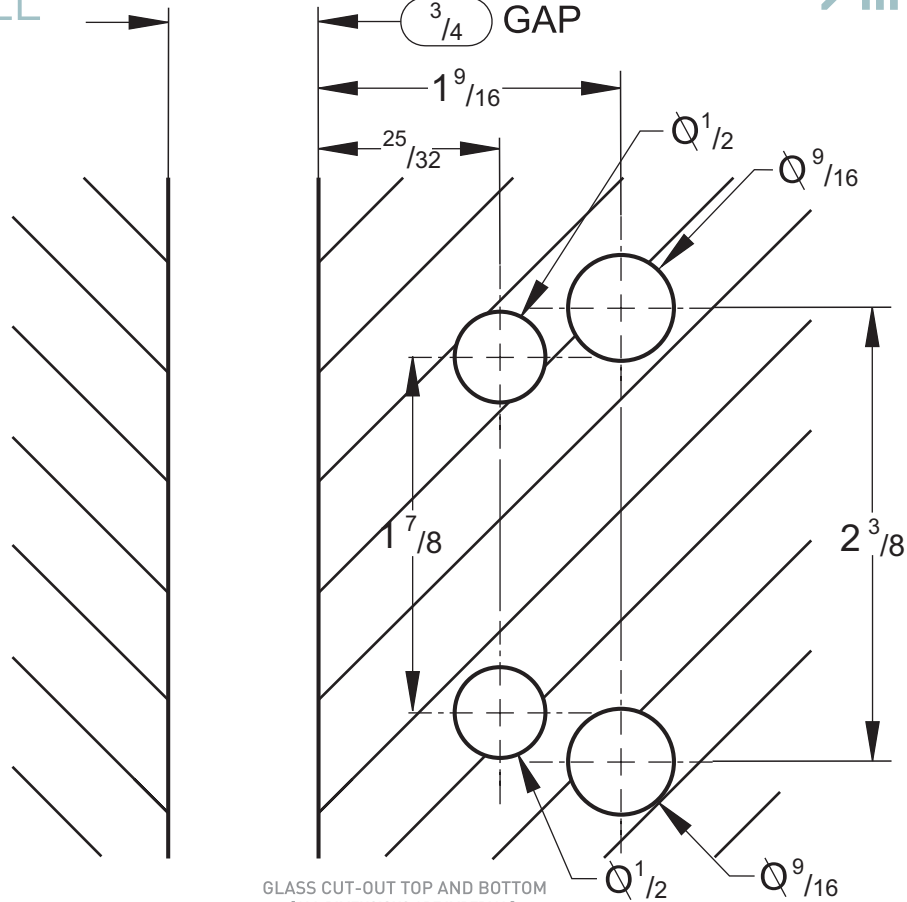

155 HINGE MODEL GLASS TO WALL

GLASS CUT-OUT TOP AND BOTTOM
[ALL DIMENSIONS ARE IMPERIAL]