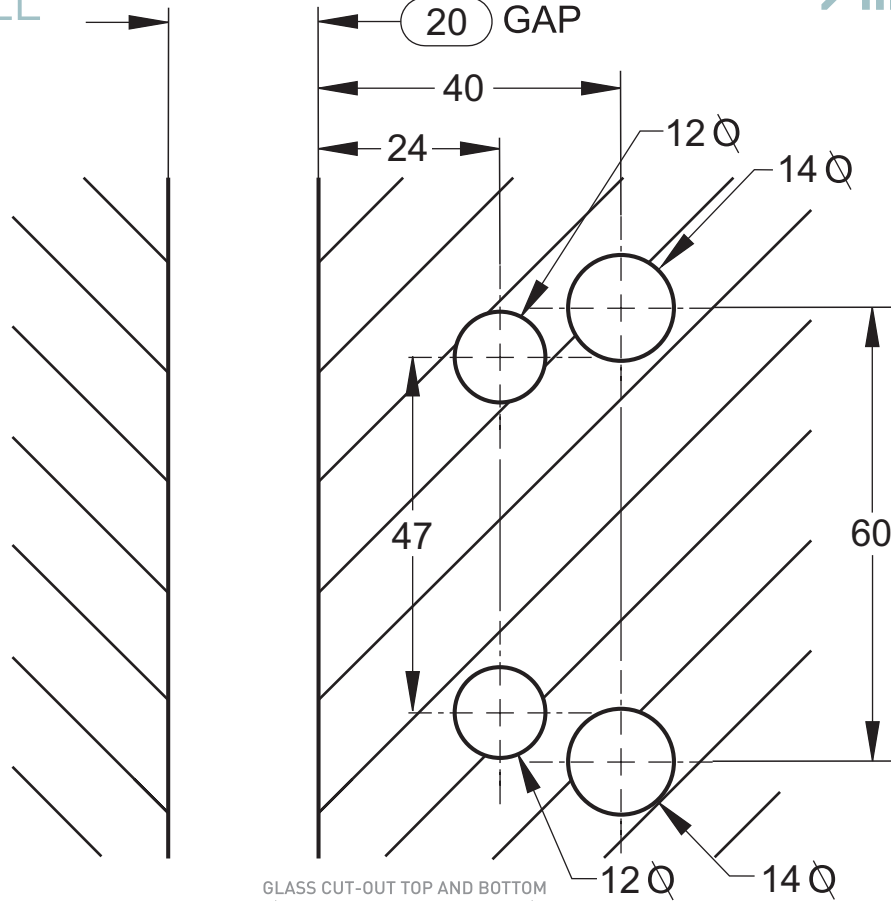

155 HINGE MODEL GLASS TO WALL

GLASS CUT-OUT TOP AND BOTTOM
(ALL DIMENSIONS IN MILLIMETERS)