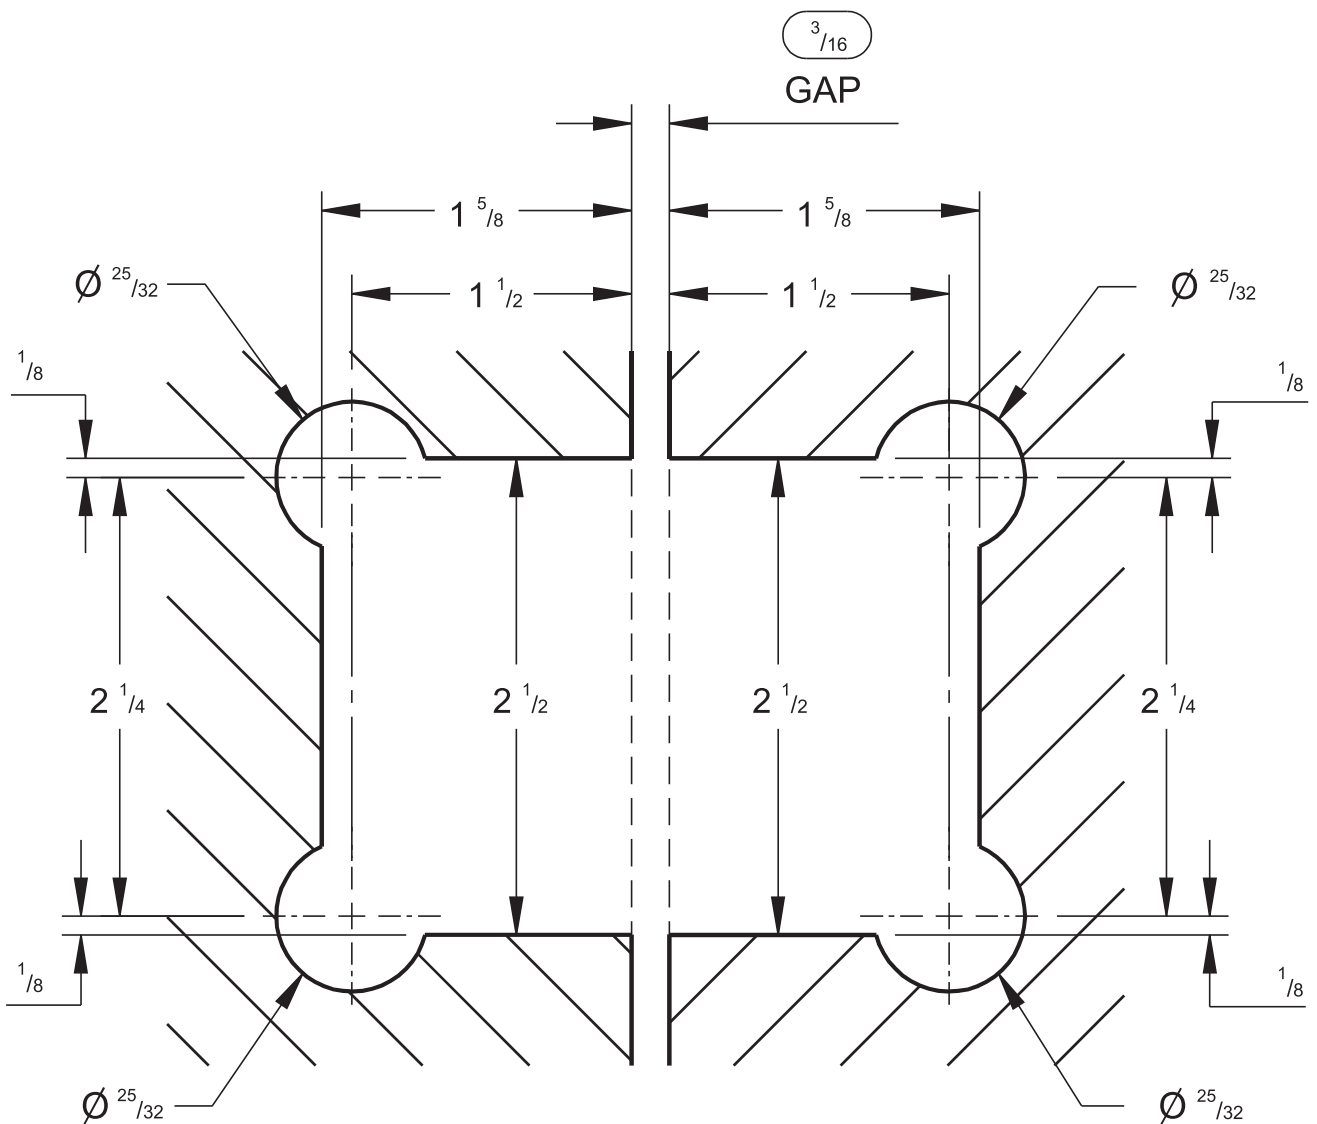

## 120 & 320 SERIES HINGE

### GLASS TO GLASS

GLASS CUT-OUT TOP AND BOTTOM  
(ALL DIMENSIONS IN MILLIMETERS)