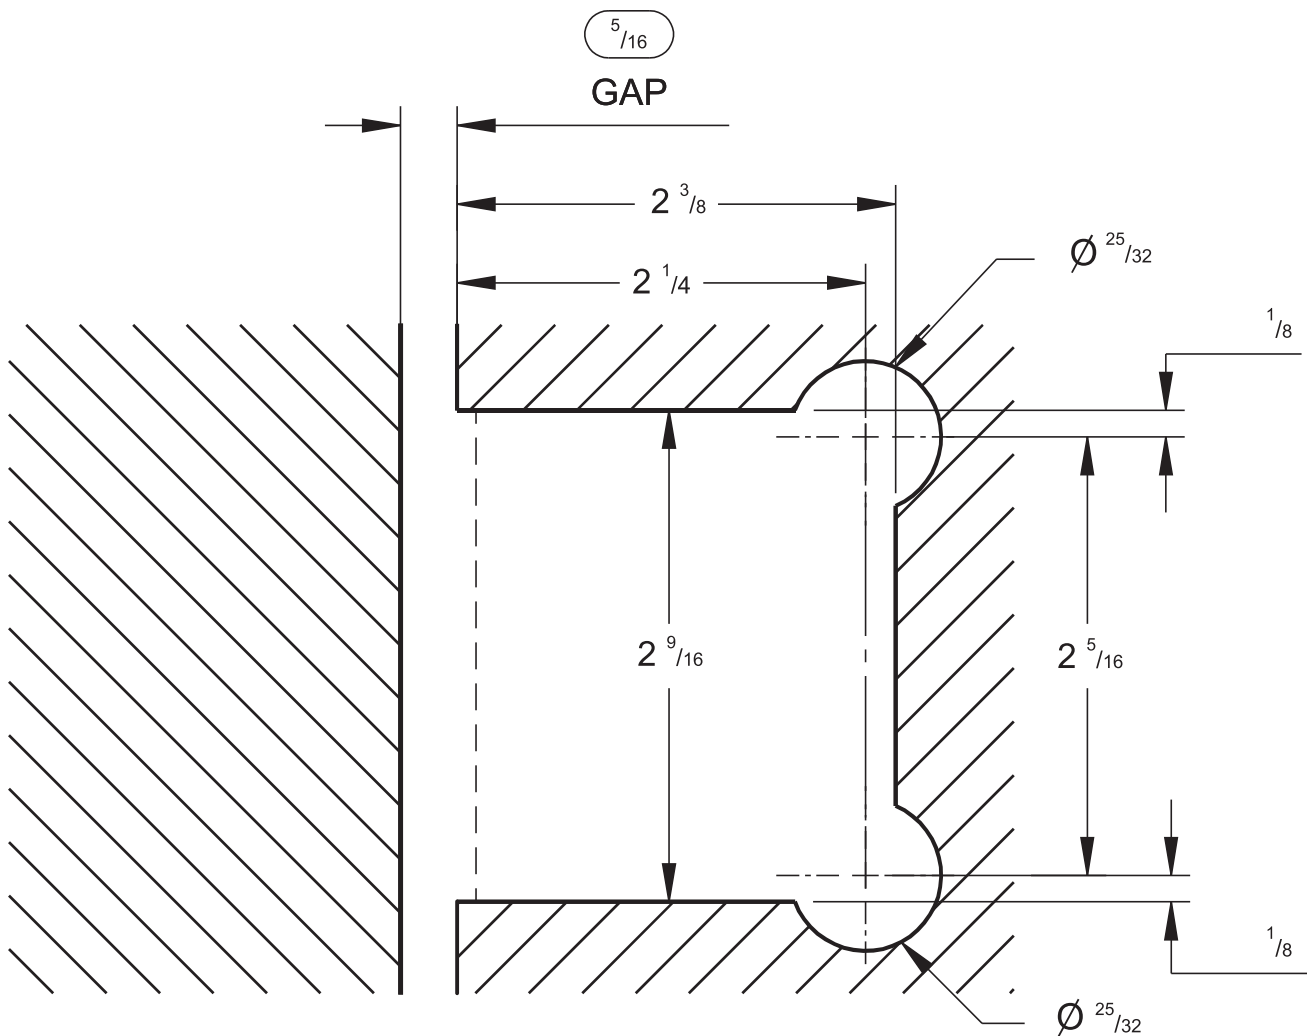

## 120 & 320 SERIES HINGE

### GLASS TO WALL/POST

GLASS CUT-OUT TOP AND BOTTOM  
(ALL DIMENSIONS IN MILLIMETERS)