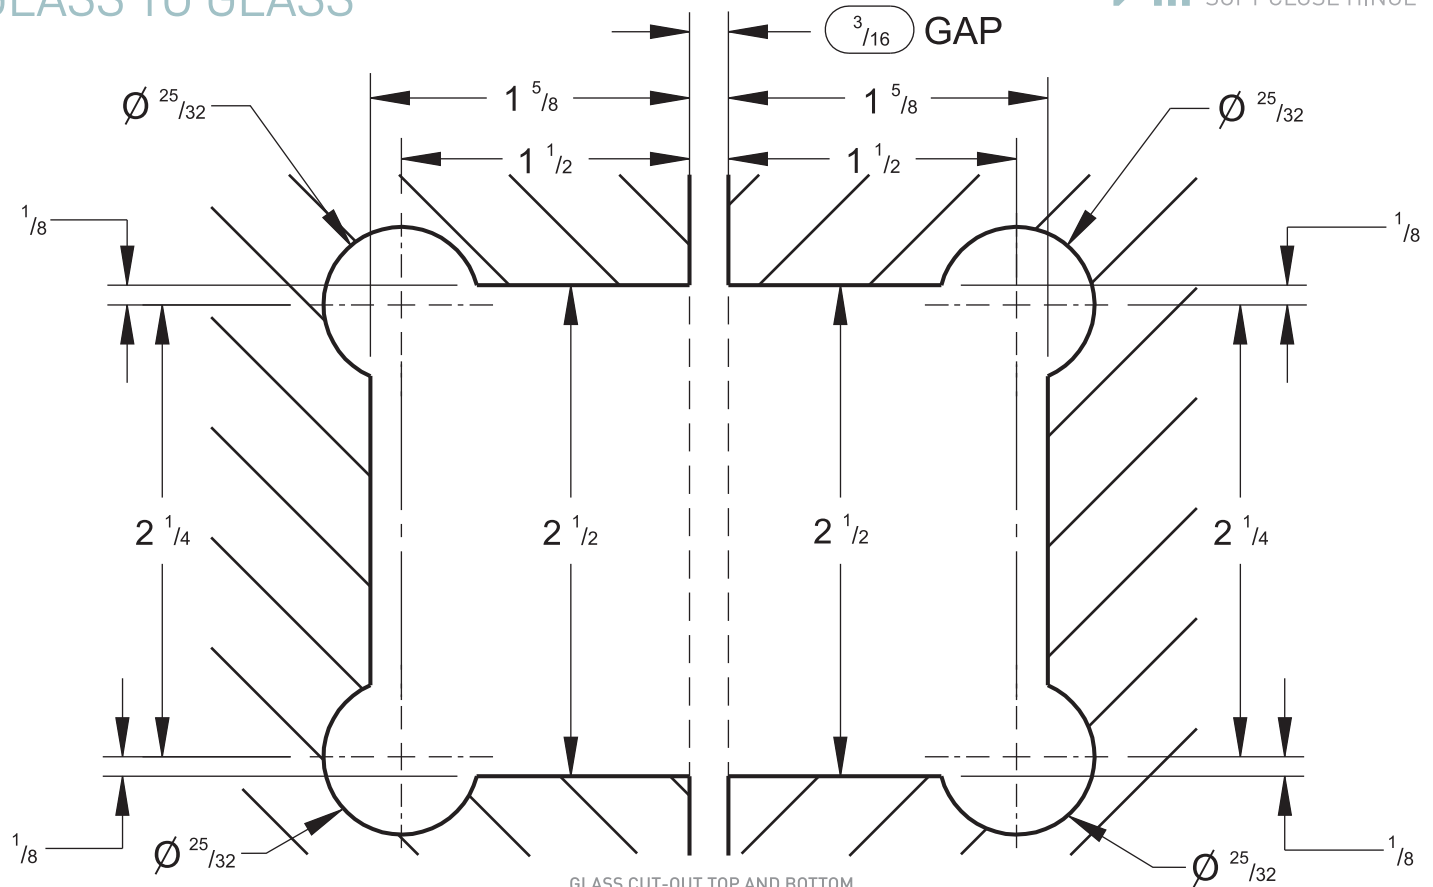

125 HINGE MODEL GLASS TO GLASS

GLASS CUT-OUT TOP AND BOTTOM
(ALL DIMENSIONS IN MILLIMETERS)