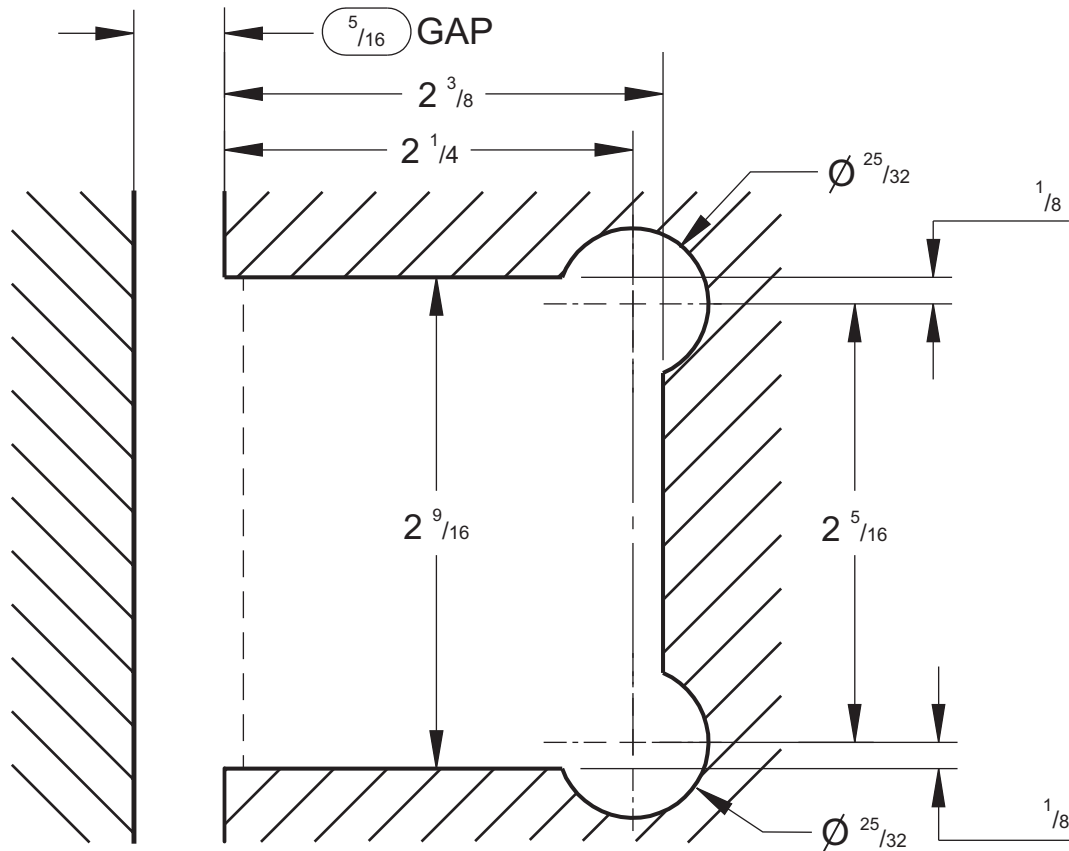

125 HINGE MODEL

GLASS TO WALL / POST

GLASS CUT-OUT TOP AND BOTTOM
(ALL DIMENSIONS ARE IMPERIAL)