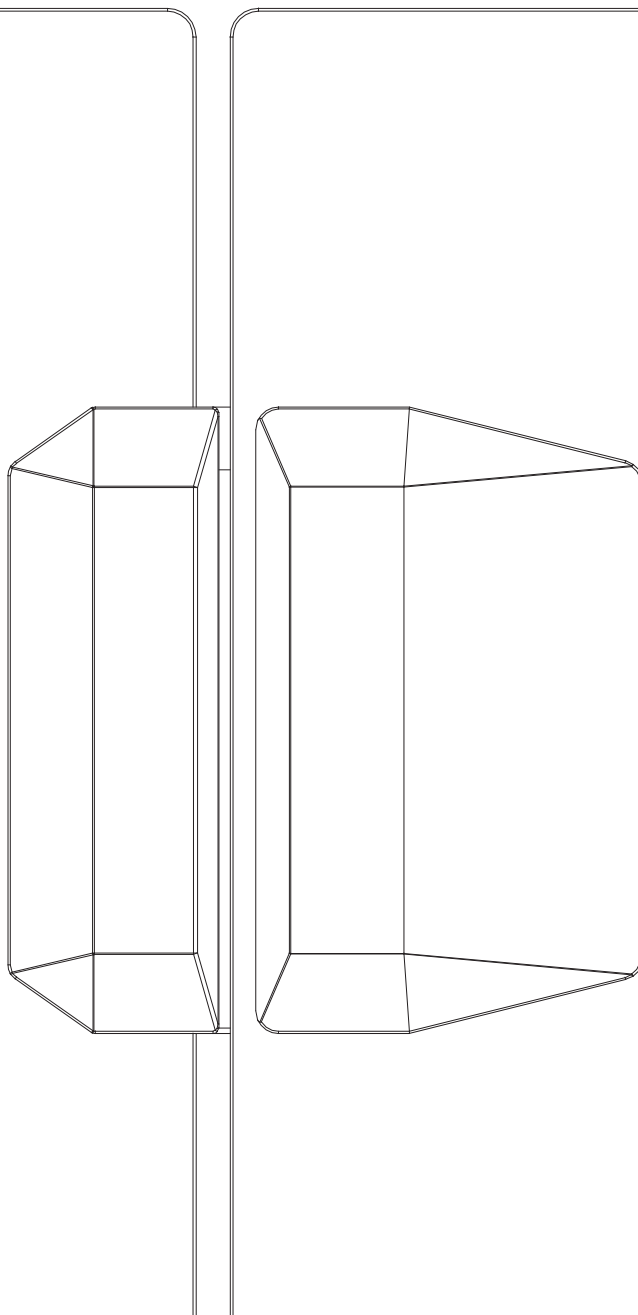

LATCH FOR GLASS FENCE

GLASS TO GLASS 180°