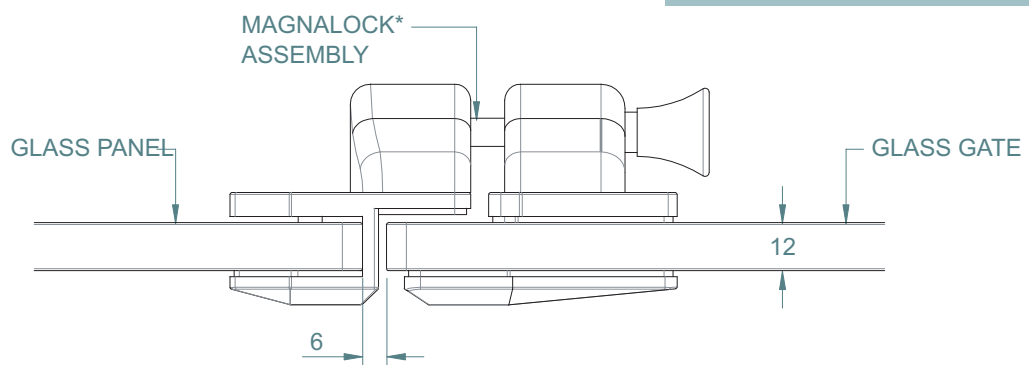

REAR VIEW

TOP VIEW

FRONT VIEW

SIDE VIEW

LATCH FOR GLASS FENCE

GLASS TO GLASS 90°

LATCH GLASS TO GLASS 90°

TO ORDER SPECIFY:

- LA2GG90P POLISHED FINISH
- LA2GG90S BRUSHED FINISH
- LA2GG90B BLACK FINISH

*MAGNALOCK NOT INCLUDED

GLASS GATE HOLES

LATCH FOR GLASS FENCE

GLASS TO GLASS REVERSE 90°

LATCH GLASS TO GLASS REVERSE 90°

TO ORDER SPECIFY:

- LA2GGR90P POLISHED FINISH
- LA2GGR90S BRUSHED FINISH
- LA2GGR90B BLACK FINISH

*MAGNALOCK NOT INCLUDED

LATCH FOR GLASS FENCE

GLASS TO GLASS 180°

LATCH GLASS TO GLASS 180°

TO ORDER SPECIFY:

- LA2GG180P POLISHED FINISH
- LA2GG180S BRUSHED FINISH
- LA2GG180B BLACK FINISH

*MAGNALOCK NOT INCLUDED

TOP VIEW

GLASS GATE HOLES

LATCH FOR GLASS FENCE GLASS TO WALL/POST

LATCH GLASS TO WALL/POST

TO ORDER SPECIFY:

- LA2GWP POLISHED FINISH
- LA2GWS BRUSHED FINISH
- LA2GWB BLACK FINISH

*MAGNALOCK NOT INCLUDED