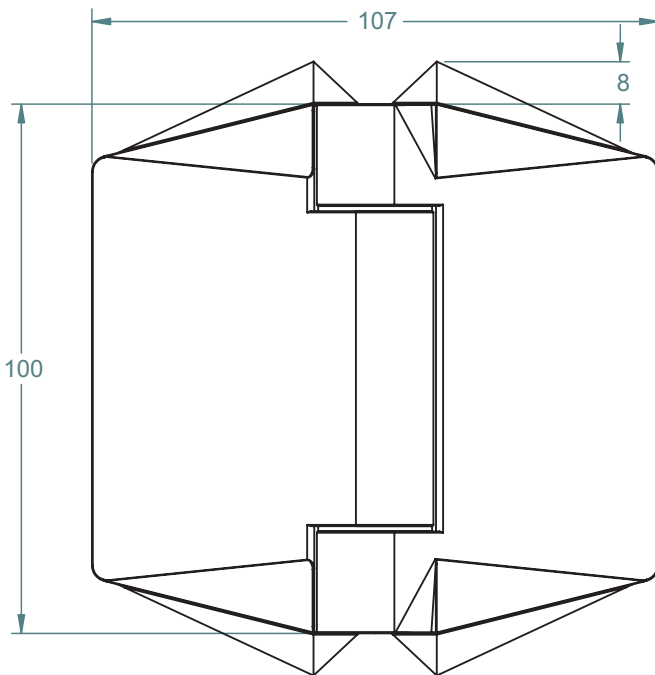

FRONT VIEW

TO ORDER SPECIFY:

- 120PGGP POLISHED FINISH
- 120PGGS BRUSHED FINISH
- 120PGGB BLACK FINISH