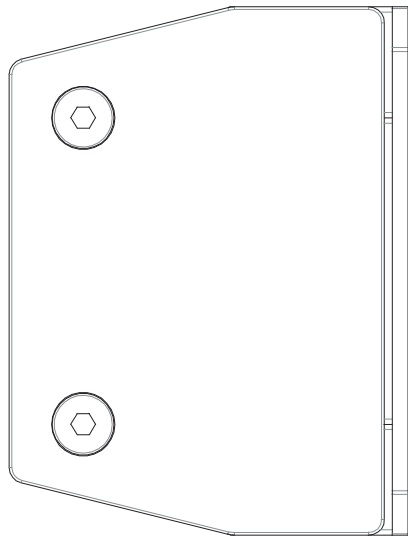

TO ORDER SPECIFY:

- 320SGWP POLISHED FINISH
- 320SGWS BRUSHED FINISH
- 320SGWB BLACK FINISH

REAR VIEW