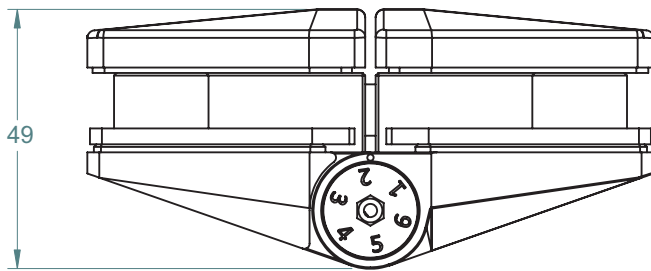

TOP VIEW

TO ORDER SPECIFY:

- 220IGGP POLISHED FINISH
- 220IGGS BRUSHED FINISH