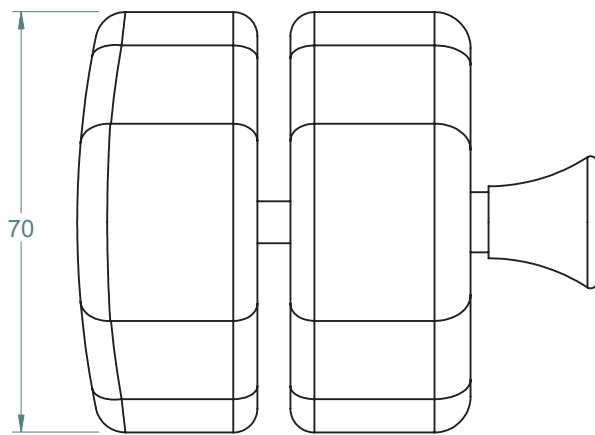

MAGNALOCK ASSEMBLY FOR ALL GLASS LATCHES

MAGNALOCK FOR LATCHES

TO ORDER SPECIFY:

- XXXXX BLACK ONLY

TOP VIEW

FRONT VIEW

MOUNTING FACES

DOOR/GATE STOPPERS