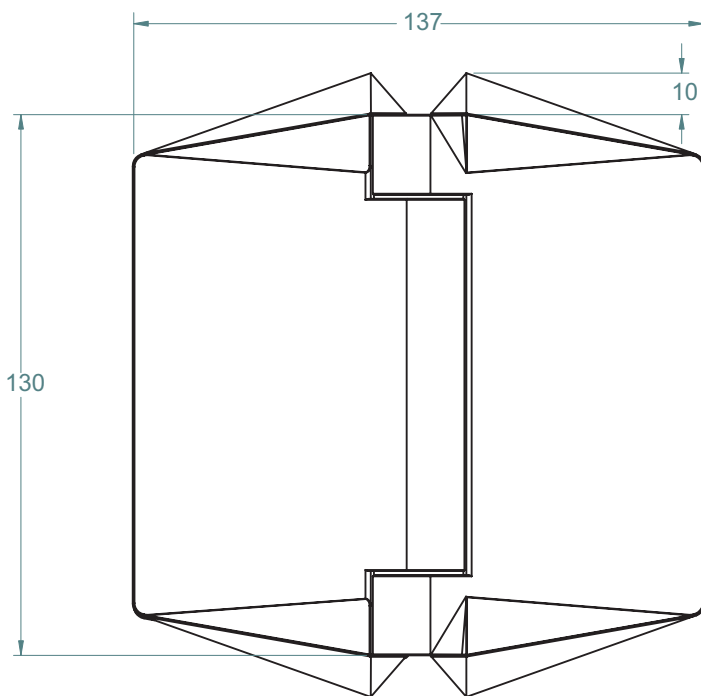

TOP VIEW

FRONT VIEW