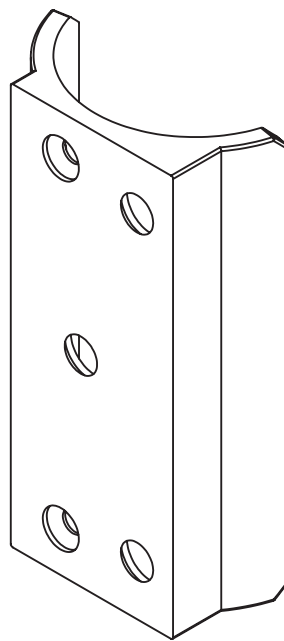

FRONT VIEW

SIDE VIEW

120 SERIES POOL HINGE

GLASS TO POST BRACKETS

**SQUARE POST
BRACKET**
(MODEL 120PSP)

**ROUND POST
BRACKET**
(MODEL 120PRP)

120 SERIES POOL HINGE

- SELF-CLOSING SAFETY HINGE FOR GLASS POOL FENCING
- TO BE USED WITH CHILD PROOF SAFETY LATCH
- COMPLIES WITH AUSTRALIAN STANDARDS FOR POOL GATE HARDWARE
- NATA ACCREDITED AND INDEPENDENTLY TESTED TO 10'000 CYCLES
(NATA = NATIONAL ASSOCIATION OF TESTING AUTHORITIES AUSTRALIA)