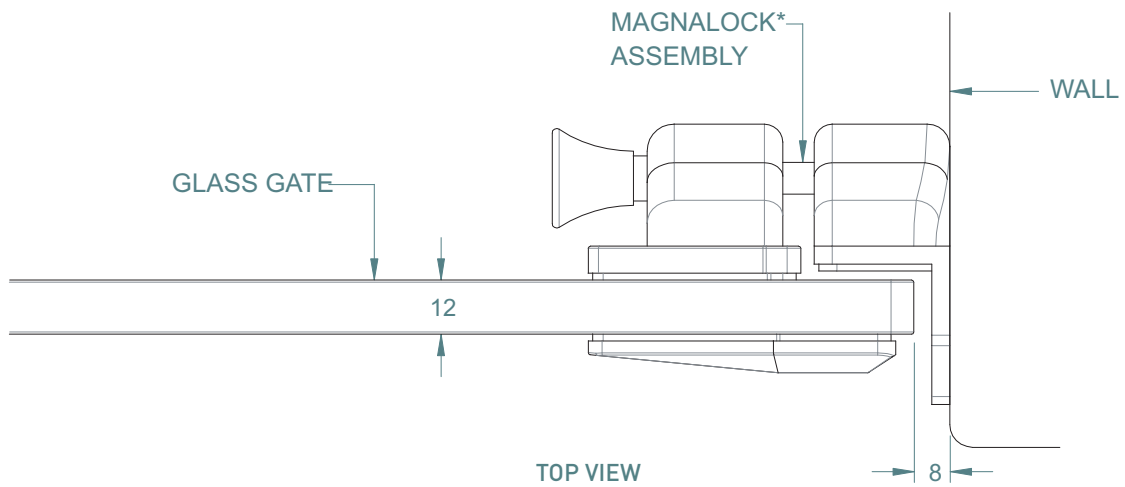

- LA2GGR90P POLISHED FINISH
- LA2GGR90S BRUSHED FINISH
- LA2GGR90B BLACK FINISH

*MAGNALOCK NOT INCLUDED

LATCH FOR GLASS FENCE

GLASS TO GLASS 180°

LATCH GLASS TO GLASS 180°

TO ORDER SPECIFY:

- LA2GG180P POLISHED FINISH
- LA2GG180S BRUSHED FINISH
- LA2GG180B BLACK FINISH

*MAGNALOCK NOT INCLUDED

TOP VIEW

GLASS GATE HOLES

LATCH FOR GLASS FENCE GLASS TO WALL/POST

LATCH GLASS TO WALL/POST

TO ORDER SPECIFY:

- LA2GWP POLISHED FINISH
- LA2GWS BRUSHED FINISH
- LA2GWB BLACK FINISH

*MAGNALOCK NOT INCLUDED

VARIOUS APPLICATIONS

**GLASS TO GLASS
90° STOPPER
LEFT LEG
(MODEL DSGG90L)**

**GLASS TO GLASS
180° STOPPER
LEFT LEG
(MODEL DSGG180L)**

**GLASS TO GLASS
90° STOPPER
RIGHT LEG
(MODEL DSGG90R)**

**GLASS TO GLASS
180° STOPPER
RIGHT LEG
(MODEL DSGG180R)**