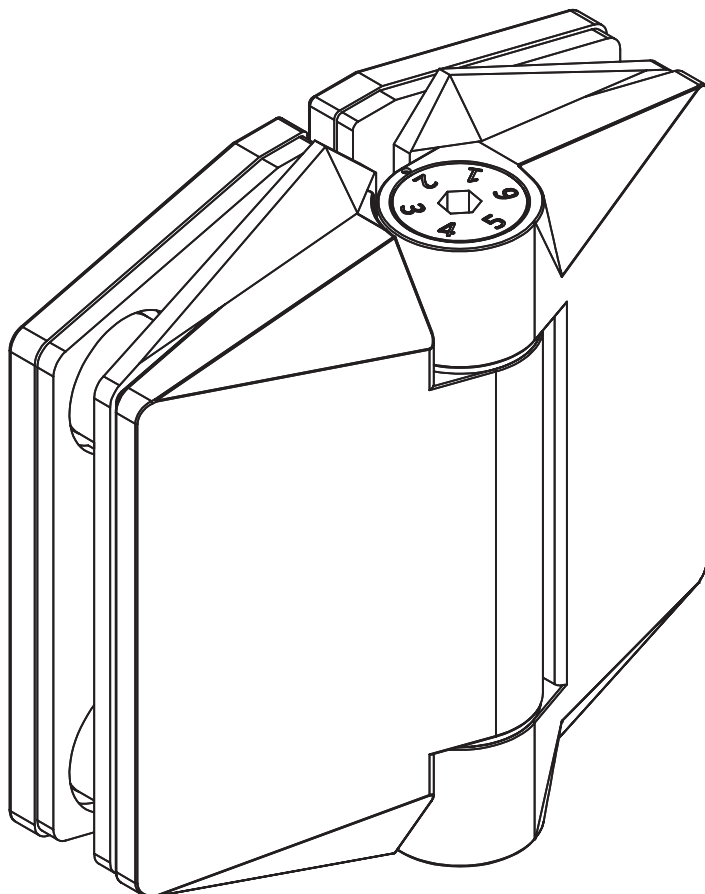

120 SERIES POOL HINGE

GLASS TO GLASS

FINISHES AND FUNCTIONS

- 2205 GRADE STAINLESS STEEL
- POLISHED STAINLESS
- BRUSHED STAINLESS
- MATT BLACK
- SINGLEACTION
- SOFTCLOSE
- NON-HOLD OPEN
- ANTI-FOOT-HOLD GASKET

10mm
12mm

MAX.
900mm WIDE x
1500mm HIGH

MAX 45kg

- 10°C
+ 50°C

90°

120 SERIES POOL HINGE

- SELF-CLOSING SAFETY HINGE FOR GLASS POOL FENCING
- TO BE USED WITH CHILD PROOF SAFETY LATCH
- COMPLIES WITH AUSTRALIAN STANDARDS FOR POOL GATE HARDWARE
- NATA ACCREDITED AND INDEPENDENTLY TESTED TO 10'000 CYCLES (NATA = NATIONAL ASSOCIATION OF TESTING AUTHORITIES AUSTRALIA)