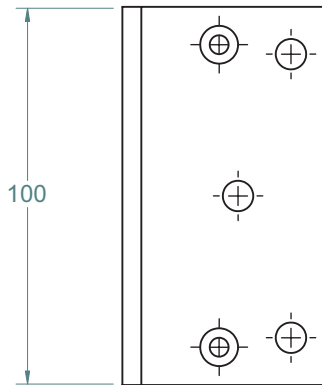

MAX 45kg

- 10°C
+ 50°C

90°

TOP VIEW

SQUARE POST BRACKET
TO ORDER SPECIFY:

- 120PSPP POLISHED FINISH
- 120PSPS BRUSHED FINISH
- 120PSPB BLACK FINISH

FRONT VIEW

SIDE VIEW