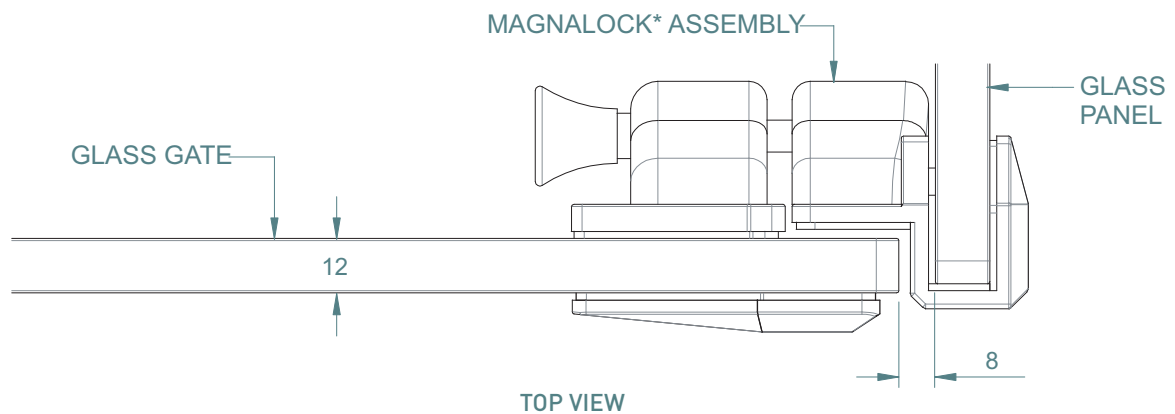

REAR VIEW

TOP VIEW

FRONT VIEW

SIDE VIEW

LATCH FOR GLASS FENCE

GLASS TO GLASS 90°

LATCH GLASS TO GLASS 90°

TO ORDER SPECIFY:

- LA2GG90P POLISHED FINISH
- LA2GG90S BRUSHED FINISH
- LA2GG90B BLACK FINISH

*MAGNALOCK NOT INCLUDED

GLASS GATE HOLES

LATCH FOR GLASS FENCE

GLASS TO GLASS REVERSE 90°

LATCH GLASS TO GLASS REVERSE 90°

TO ORDER SPECIFY: