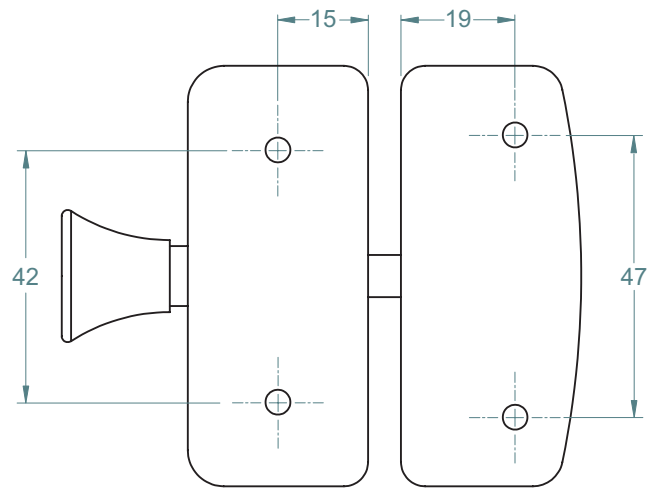

*MAGNALOCK NOT INCLUDED

TOP VIEW

GLASS GATE HOLES

LATCH FOR GLASS FENCE GLASS TO WALL/POST

LATCH GLASS TO WALL/POST

TO ORDER SPECIFY:

- LA2GWP POLISHED FINISH
- LA2GWS BRUSHED FINISH
- LA2GWB BLACK FINISH

*MAGNALOCK NOT INCLUDED

MAGNALOCK ASSEMBLY FOR ALL GLASS LATCHES

MAGNALOCK FOR LATCHES

TO ORDER SPECIFY:

- XXXXX BLACK ONLY

TOP VIEW

FRONT VIEW

MOUNTING FACES

DOOR/GATE STOPPERS

VARIOUS APPLICATIONS

**GLASS TO GLASS
90° STOPPER
LEFT LEG
(MODEL DSGG90L)**

**GLASS TO GLASS
180° STOPPER
LEFT LEG
(MODEL DSGG180L)**

**GLASS TO GLASS
90° STOPPER
RIGHT LEG
(MODEL DSGG90R)**

**GLASS TO GLASS
180° STOPPER
RIGHT LEG
(MODEL DSGG180R)**