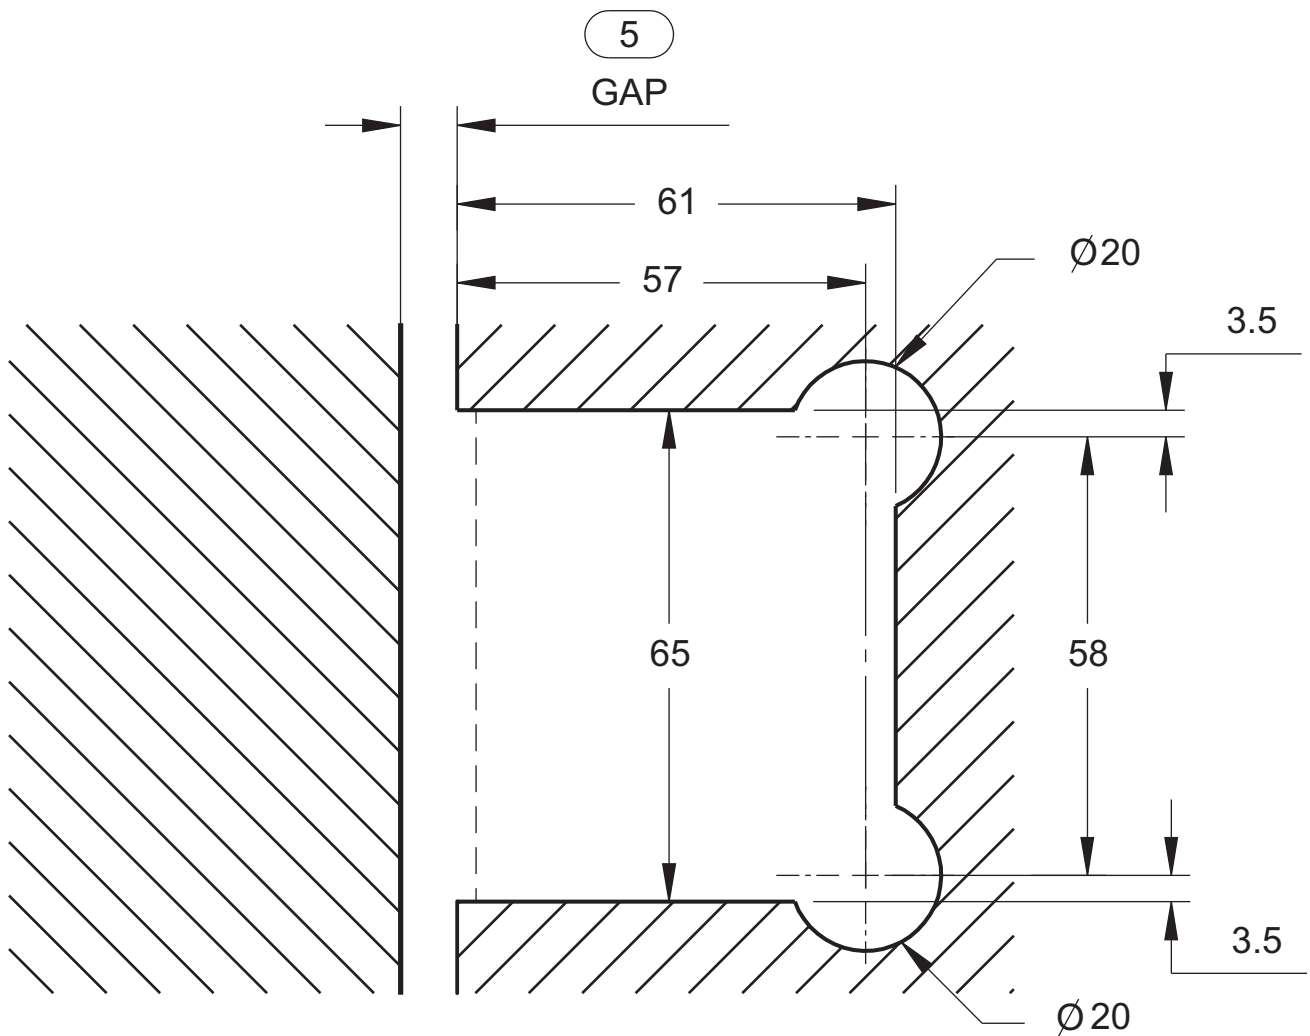

SIDE VIEW

GLASS PREPARATION

120, 220 & 320 SERIES HINGE

GLASS TO GLASS

GLASS CUT-OUT TOP AND BOTTOM
(ALL DIMENSIONS IN MILLIMETERS)

GLASS PREPARATION

120, 220 & 320 SERIES HINGE

GLASS TO WALL/POST

GLASS CUT-OUT TOP AND BOTTOM
(ALL DIMENSIONS IN MILLIMETERS)

GLASS PREPARATION MAGNETIC DOOR HANDLES GLASS GATES/DOORS

[ALL DIMENSIONS IN MILLIMETERS]

GLASS PREPARATION MAGNETIC RECEIVER GLASS PANEL

[ALL DIMENSIONS IN MILLIMETERS]