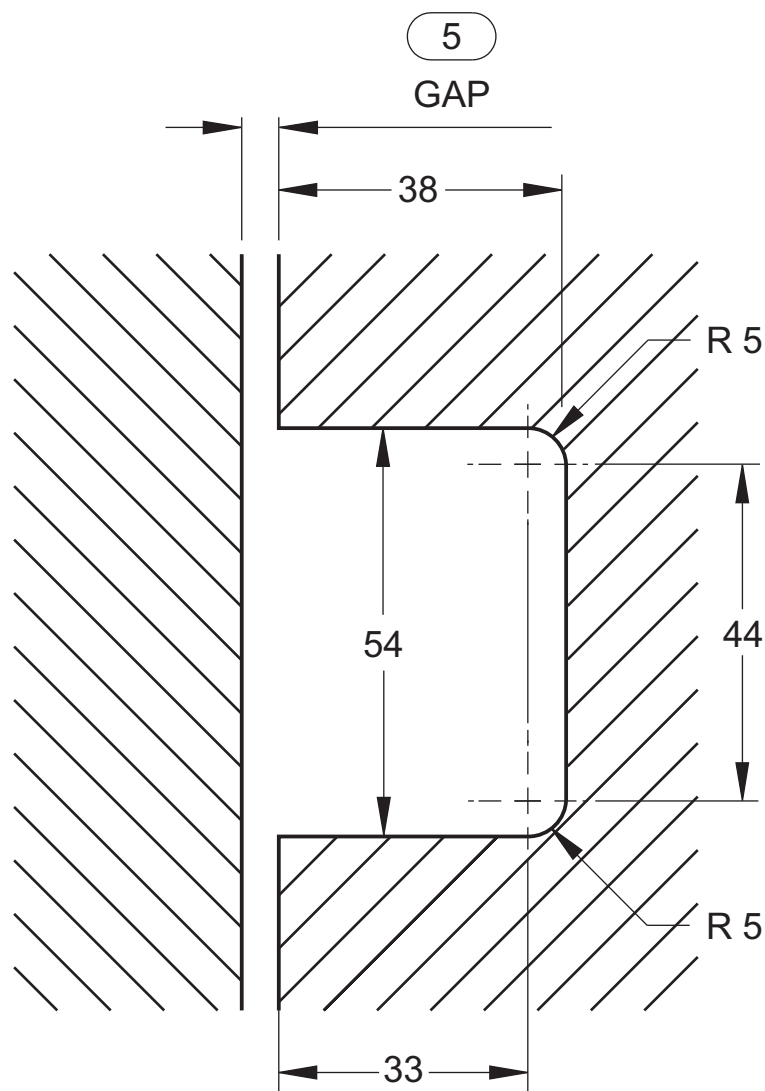

GLASS PREPARATION MAGNETIC RECEIVER GLASS PANEL

[ALL DIMENSIONS IN MILLIMETERS]