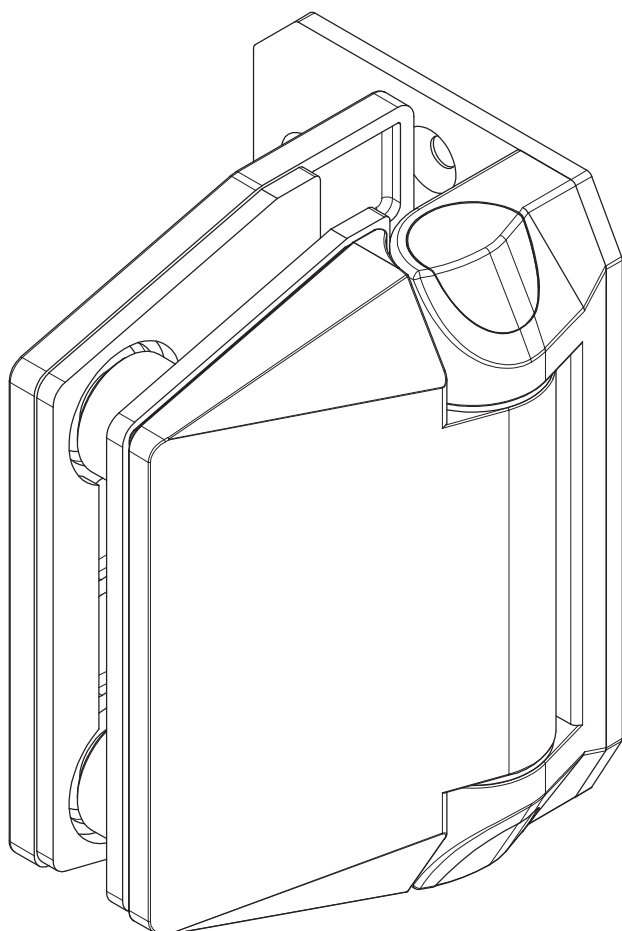

320 SERIES SHOWER HINGE

GLASS TO WALL

FINISHES AND FUNCTIONS

- SOLID BRASS
- POLISHED CHROME
- BRUSHED SATIN CHROME
- MATT BLACK
- SINGLE ACTION
- SOFT CLOSE
- NON-HOLD OPEN