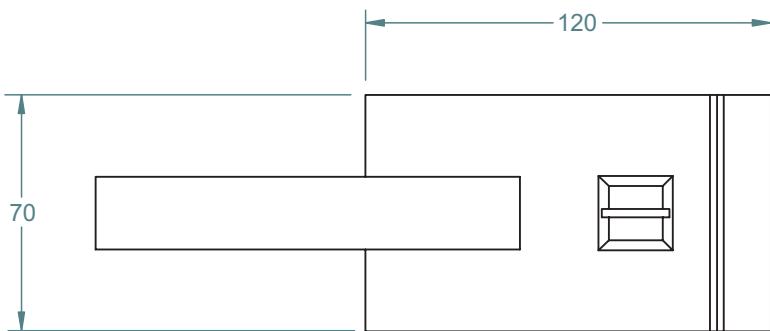

8mm
12.7mm (1/2")

REAR VIEW

- TO ORDER SPECIFY:
- **MHDJSC** BRUSHED FINISH WITH CYLINDER LOCK
 - **MHDJSN** BRUSHED FINISH WITH PRIVACY KNOB
 - **MHDJPC** POLISHED FINISH WITH CYLINDER LOCK
 - **MHDJPN** POLISHED FINISH WITH PRIVACY KNOB

TOP VIEW

DOOR JAMB ILLUSTRATION

FRONT VIEW

SIDE VIEW

DOOR JAMB INSERT

FRONT VIEW

SIDE VIEW

MAGNETIC DOOR HANDLE GLASS TO GLASS