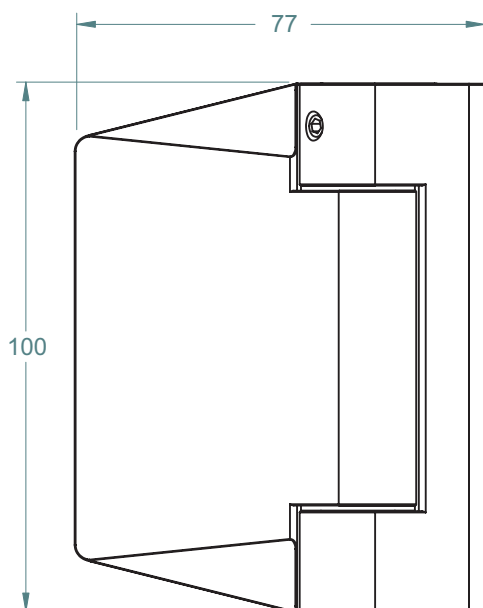

TO ORDER SPECIFY:

- 220IGWP POLISHED FINISH
- 220IGWS BRUSHED FINISH

FRONT VIEW