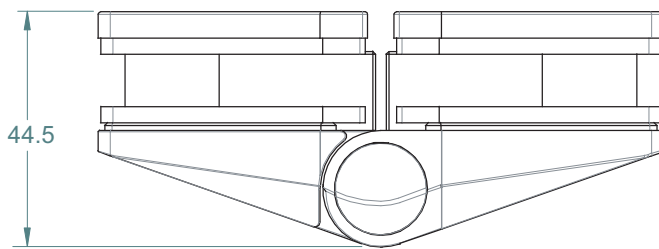

GLASS TO GLASS

FINISHES AND FUNCTIONS

- SOLID BRASS
- POLISHED CHROME
- BRUSHED SATIN CHROME
- MATT BLACK
- SINGLE ACTION
- SOFT CLOSE
- NON-HOLD OPEN

10mm
12mm

MAX.
800mm WIDE

MAX 45kg

90°

REAR VIEW