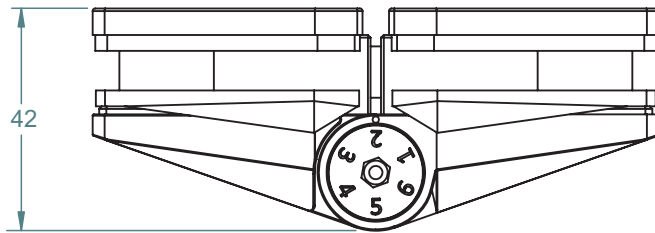

TOP VIEW

TO ORDER SPECIFY:

- 120PGGP POLISHED FINISH
- 120PGGS BRUSHED FINISH
- 120PGGB BLACK FINISH