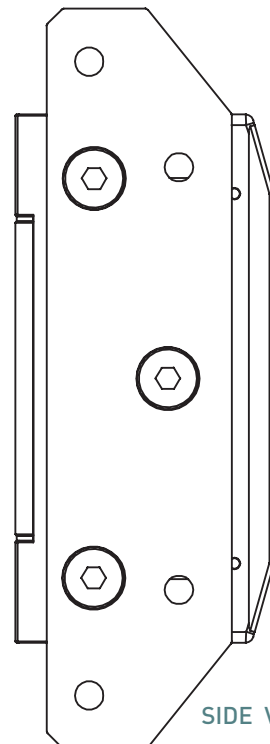

REAR VIEW

TOP VIEW

FRONT VIEW

TO ORDER SPECIFY:

- 220IGJP POLISHED FINISH
- 220IGJS BRUSHED FINISH

DOOR JAMB ILLUSTRATION

SIDE VIEW

320 SERIES SHOWER HINGE