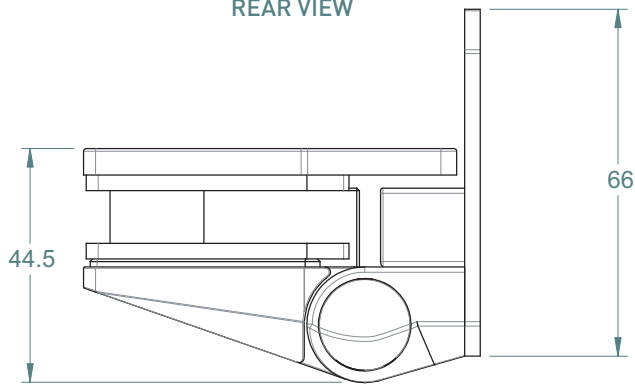

REAR VIEW

TOP VIEW

FRONT VIEW

SIDE VIEW

LATCH FOR GLASS FENCE

GLASS TO GLASS 90°

LATCH GLASS TO GLASS 90°

TO ORDER SPECIFY: