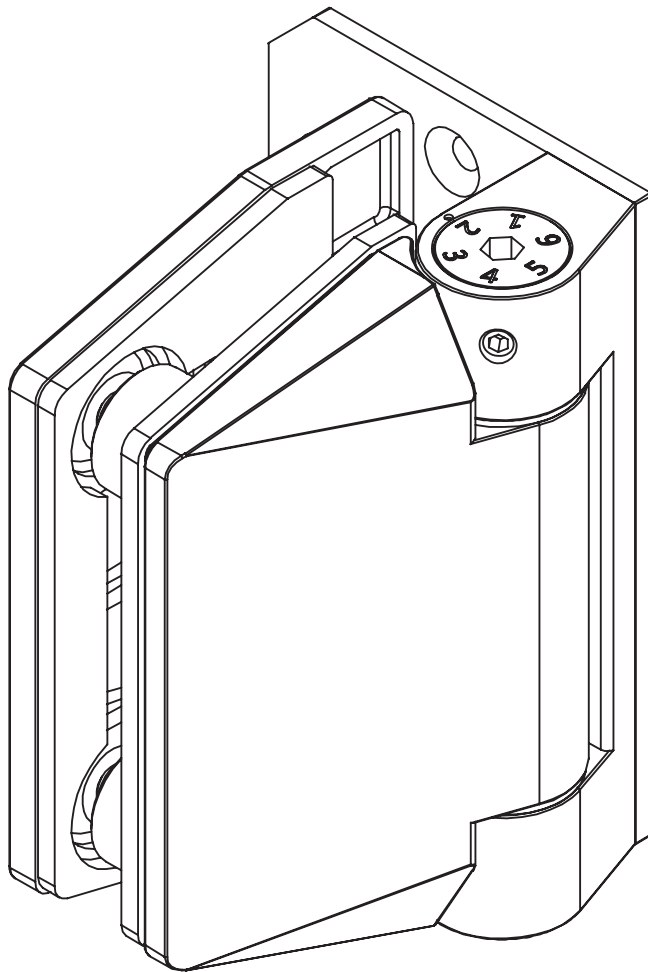

120 SERIES POOL HINGE

- SELF-CLOSING SAFETY HINGE FOR GLASS POOL FENCING
- TO BE USED WITH CHILD PROOF SAFETY LATCH
- COMPLIES WITH AUSTRALIAN STANDARDS FOR POOL GATE HARDWARE
- NATA ACCREDITED AND INDEPENDENTLY TESTED TO 10'000 CYCLES (NATA = NATIONAL ASSOCIATION OF TESTING AUTHORITIES AUSTRALIA)