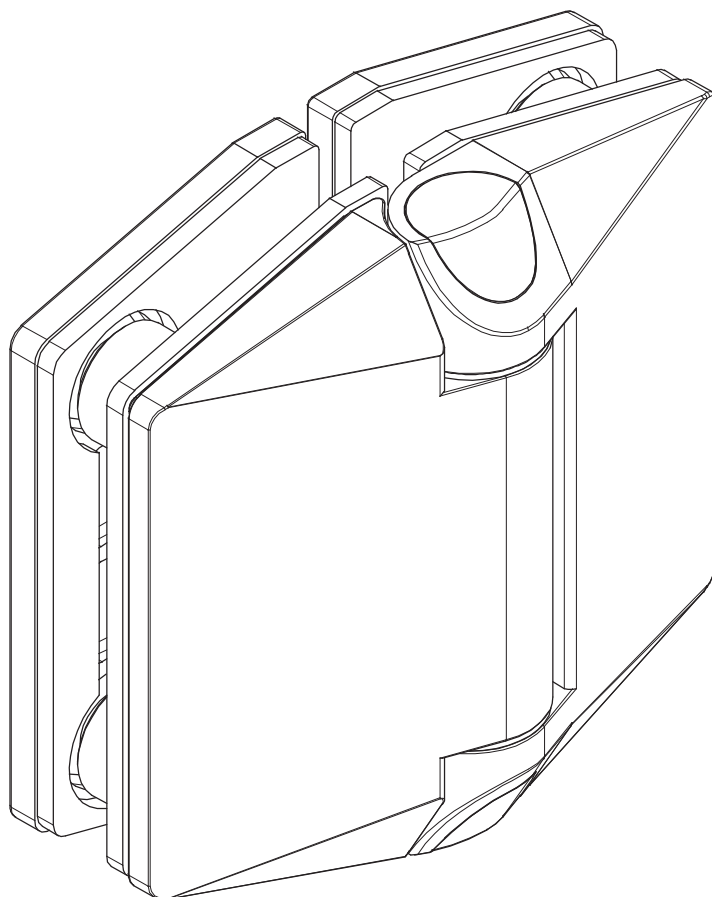

320 SERIES SHOWER HINGE

GLASS TO GLASS

FINISHES AND FUNCTIONS

- SOLID BRASS
- POLISHED CHROME
- BRUSHED SATIN CHROME
- MATT BLACK
- SINGLE ACTION
- SOFT CLOSE
- NON-HOLD OPEN

10mm
12mm

MAX.
800mm WIDE

MAX 45kg

90°