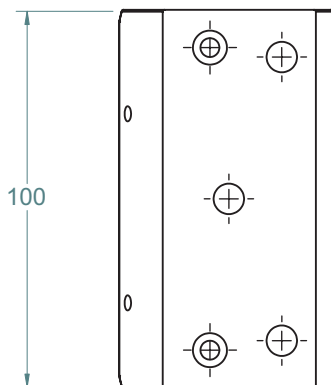

FRONT VIEW

SIDE VIEW