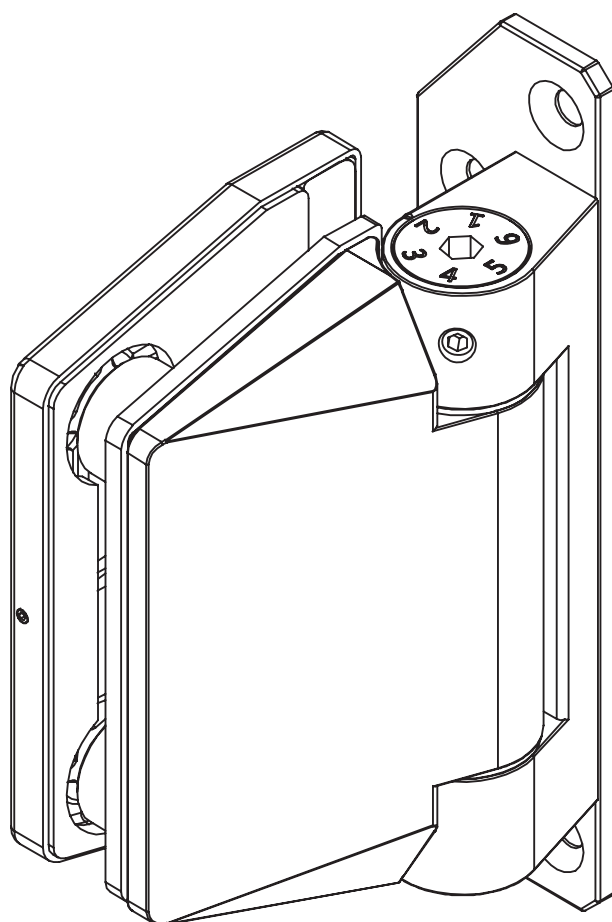

TO ORDER SPECIFY:

- 220IGWP POLISHED FINISH
- 220IGWS BRUSHED FINISH

REAR VIEW

TOP VIEW

FRONT VIEW

SIDE VIEW

220 SERIES INTERNAL HINGE

GLASS TO DOOR JAMB