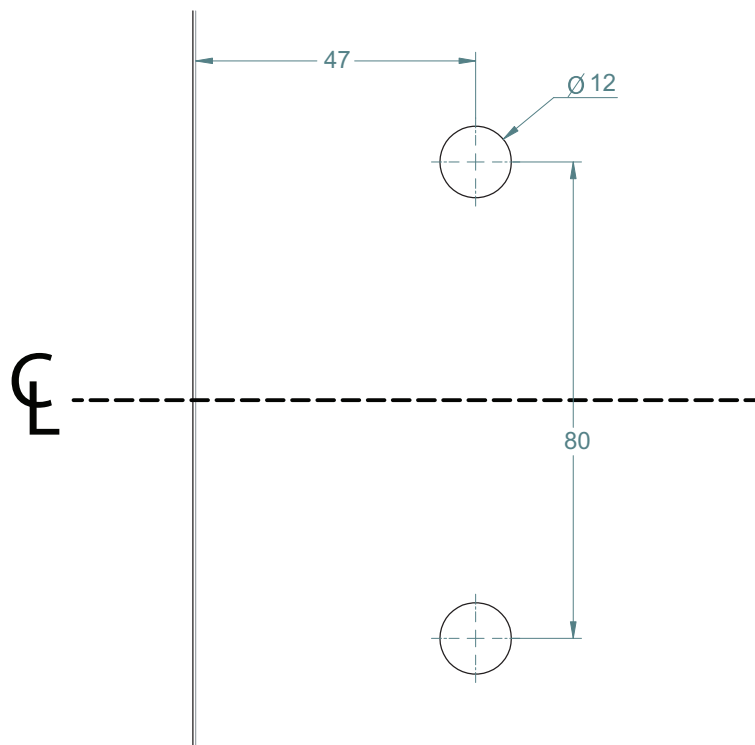

GLASS GATE HOLES