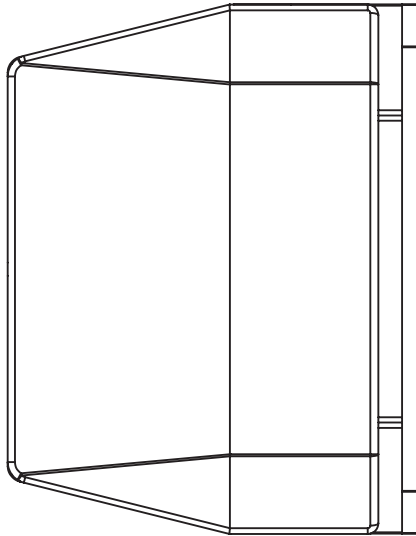

FINISHES AND FUNCTIONS

- 2205 GRADE STAINLESS STEEL
- POLISHED STAINLESS
- BRUSHED STAINLESS
- SINGLEACTION
- SOFTCLOSE
- NON-HOLD OPEN

10mm
12mm

MAX.
900mm WIDE

MAX 60kg

90°

CLOSING FORCE
OPEN 90° = 4Nm
CLOSED 0° = 2Nm