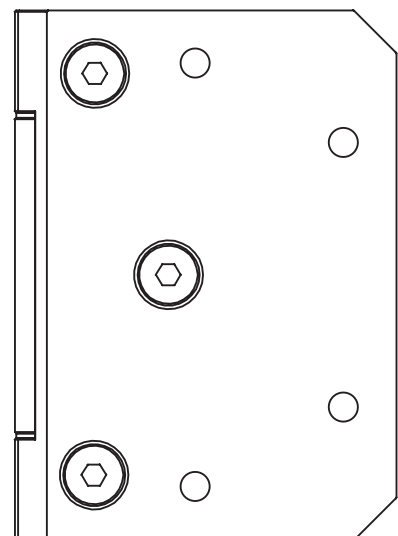

FRONT VIEW

SIDE VIEW

120 SERIES POOL HINGE

GLASS TO POST BRACKETS

**SQUARE POST
BRACKET**
(MODEL 120PSP)

**ROUND POST
BRACKET**
(MODEL 120PRP)

120 SERIES POOL HINGE

- SELF-CLOSING SAFETY HINGE FOR GLASS POOL FENCING
- TO BE USED WITH CHILD PROOF SAFETY LATCH
- COMPLIES WITH AUSTRALIAN STANDARDS FOR POOL GATE HARDWARE
- NATA ACCREDITED AND INDEPENDENTLY TESTED TO 10'000 CYCLES
(NATA = NATIONAL ASSOCIATION OF TESTING AUTHORITIES AUSTRALIA)