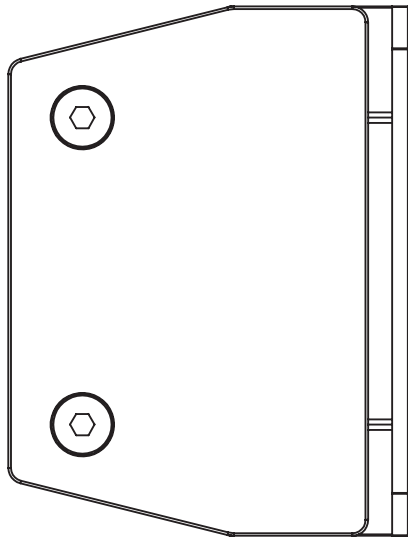

TO ORDER SPECIFY:

- 120PGWP POLISHED FINISH
- 120PGWS BRUSHED FINISH
- 120PGQB BLACK FINISH

SQUARE OR ROUND
POST BRACKETS
AVAILABLE

REAR VIEW