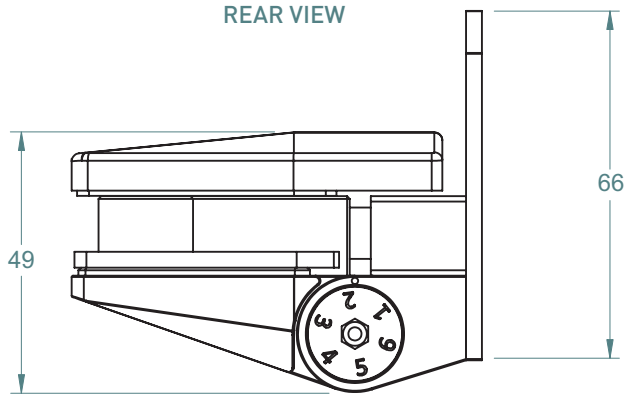

TO ORDER SPECIFY:

- 220IGWP POLISHED FINISH
- 220IGWS BRUSHED FINISH

TOP VIEW