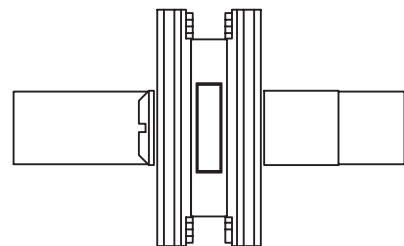

8mm
12.7mm (1/2")

REAR VIEW

- TO ORDER SPECIFY:
- **MHDJSC** BRUSHED FINISH WITH CYLINDER LOCK
 - **MHDJSN** BRUSHED FINISH WITH PRIVACY KNOB
 - **MHDJPC** POLISHED FINISH WITH CYLINDER LOCK
 - **MHDJPN** POLISHED FINISH WITH PRIVACY KNOB

TOP VIEW

DOOR JAMB ILLUSTRATION

FRONT VIEW

SIDE VIEW

DOOR JAMB INSERT

FRONT VIEW

SIDE VIEW

MAGNETIC DOOR HANDLE GLASS TO GLASS