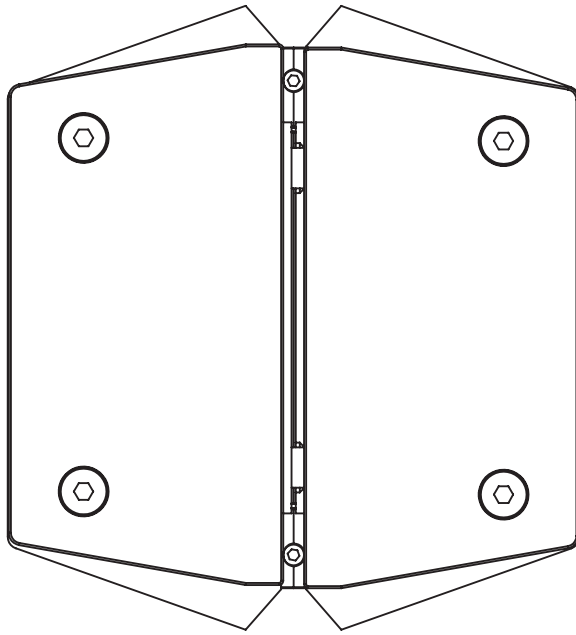

REAR VIEW

TO ORDER SPECIFY:

- 130PGGP POLISHED FINISH
- 130PGGS BRUSHED FINISH