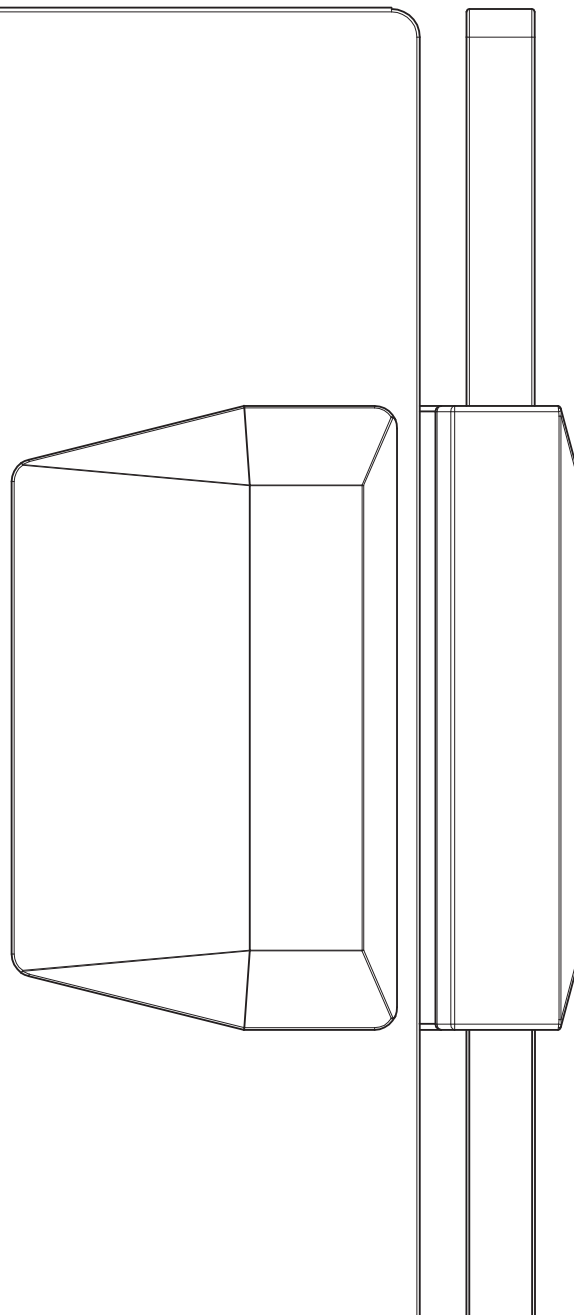

REAR VIEW

TOP VIEW

FRONT VIEW

SIDE VIEW

LATCH FOR GLASS FENCE

GLASS TO GLASS 90°

LATCH GLASS TO GLASS 90°

TO ORDER SPECIFY: