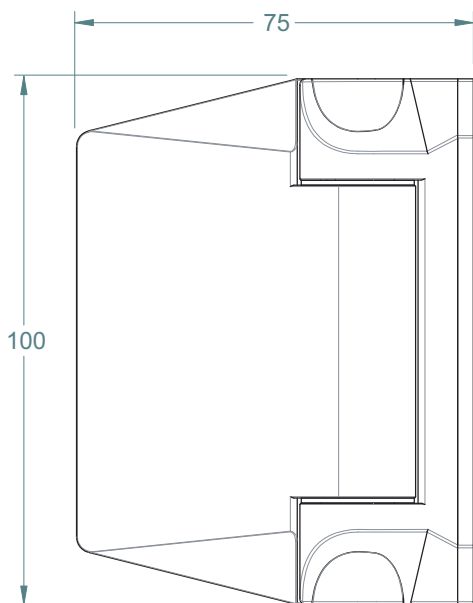

REAR VIEW

TOP VIEW

FRONT VIEW

SIDE VIEW

LATCH FOR GLASS FENCE

GLASS TO GLASS 90°

LATCH GLASS TO GLASS 90°

TO ORDER SPECIFY: