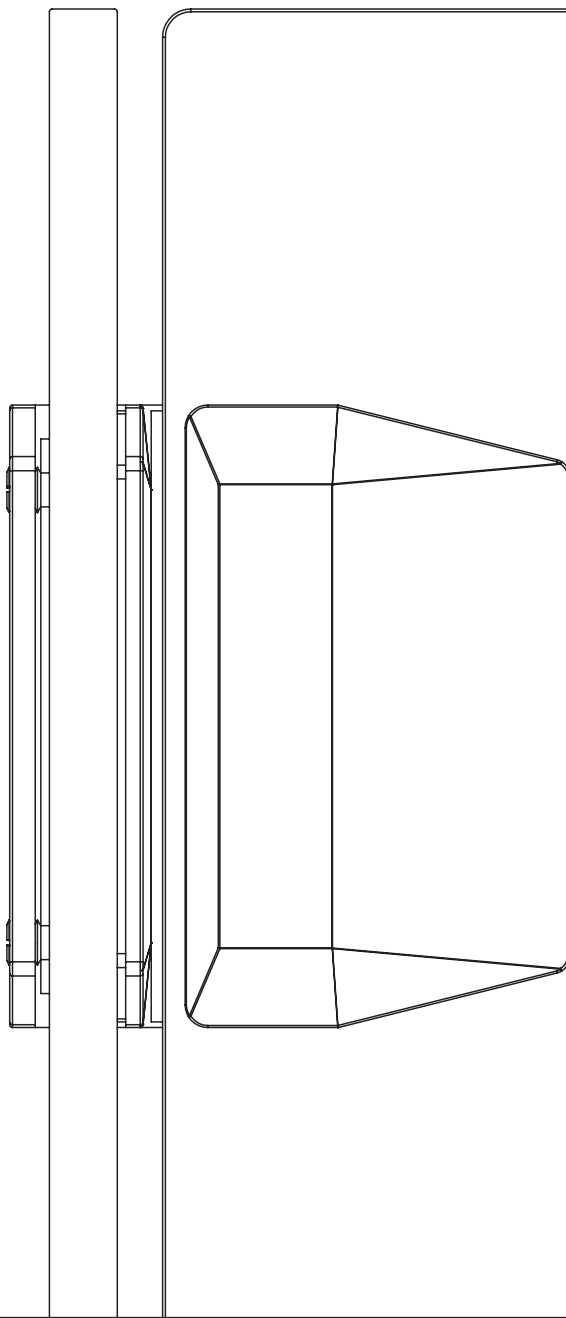

- LA2GG90P POLISHED FINISH
- LA2GG90S BRUSHED FINISH
- LA2GG90B BLACK FINISH

*MAGNALOCK NOT INCLUDED

GLASS GATE HOLES

LATCH FOR GLASS FENCE

GLASS TO GLASS REVERSE 90°

LATCH GLASS TO GLASS REVERSE 90°

TO ORDER SPECIFY: