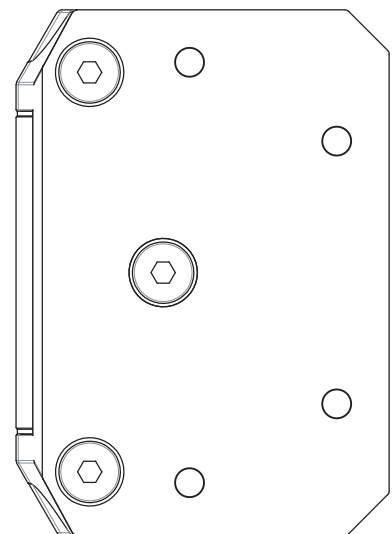

REAR VIEW

TOP VIEW

FRONT VIEW

SIDE VIEW

LATCH FOR GLASS FENCE

GLASS TO GLASS 90°

LATCH GLASS TO GLASS 90°

TO ORDER SPECIFY: