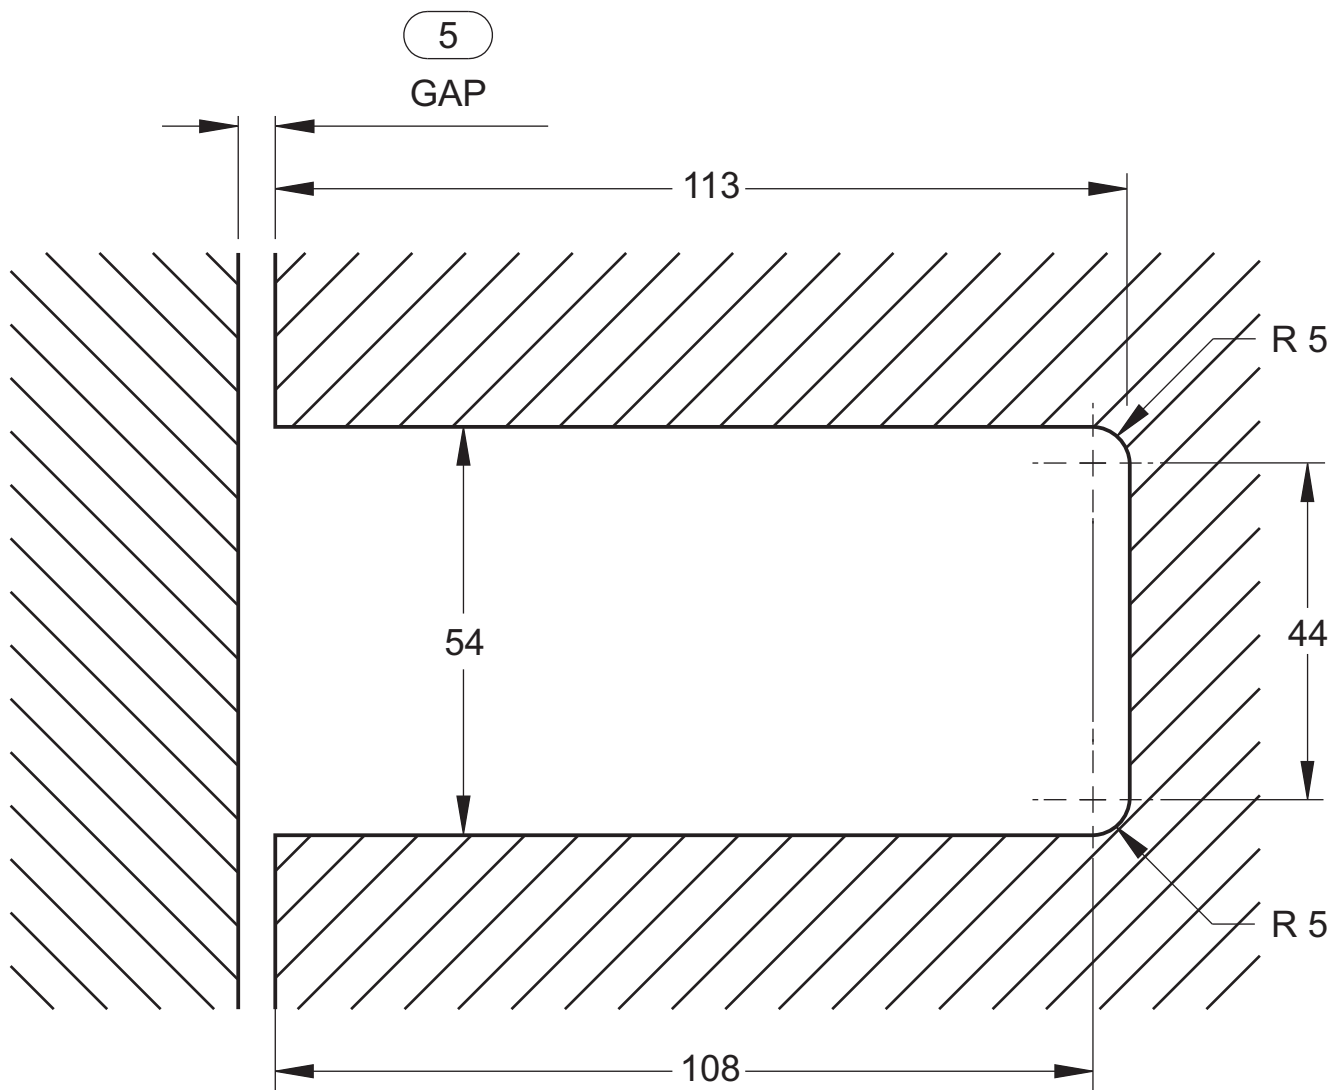

GLASS PREPARATION MAGNETIC DOOR HANDLES GLASS GATES/DOORS

[ALL DIMENSIONS IN MILLIMETERS]