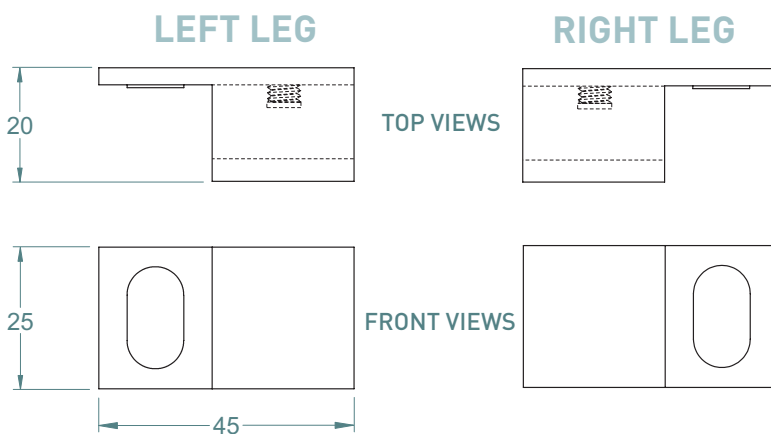

GLASS TO GLASS

180° STOPPER

TO ORDER SPECIFY:

LEFT LEG

- DSGG180PL CHROME FINISH
- DSGG180SL SATIN FINISH
- DSGG180BL BLACK FINISH

RIGHT LEG

- DSGG180PR CHROME FINISH
- DSGG180SR SATIN FINISH
- DSGG180BR BLACK FINISH