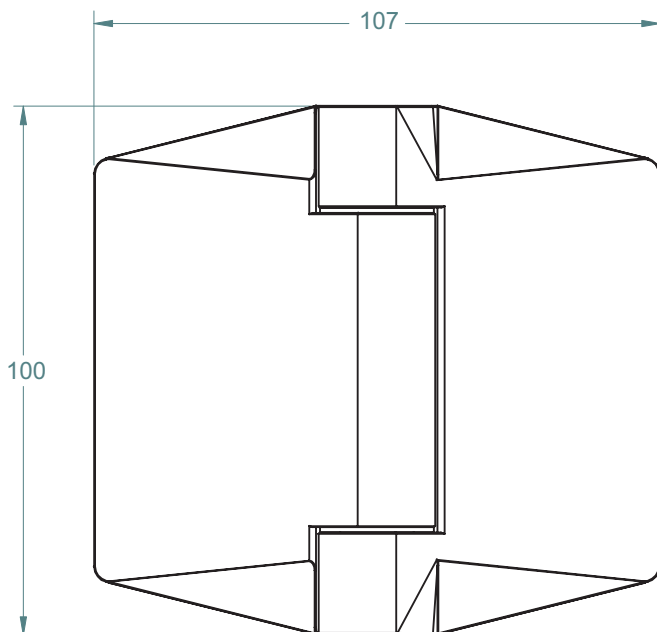

REAR VIEW

TOP VIEW

FRONT VIEW

TO ORDER SPECIFY:

- 220IGGP POLISHED FINISH
- 220IGGS BRUSHED FINISH

SIDE VIEW

220 SERIES INTERNAL HINGE

GLASS TO WALL