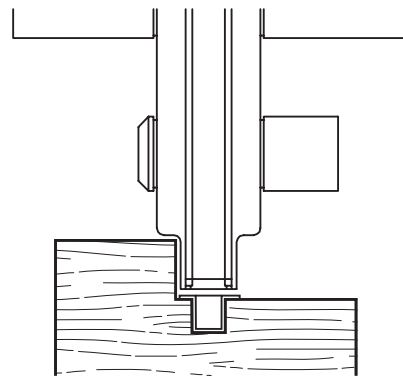

8mm
12.7mm (1/2")

REAR VIEW

- TO ORDER SPECIFY:
- **MHDJSC** BRUSHED FINISH WITH CYLINDER LOCK
 - **MHDJSN** BRUSHED FINISH WITH PRIVACY KNOB
 - **MHDJPC** POLISHED FINISH WITH CYLINDER LOCK
 - **MHDJPN** POLISHED FINISH WITH PRIVACY KNOB

TOP VIEW

DOOR JAMB ILLUSTRATION

FRONT VIEW

SIDE VIEW

DOOR JAMB INSERT

FRONT VIEW

SIDE VIEW

MAGNETIC DOOR HANDLE GLASS TO GLASS