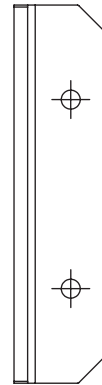

MAX 45kg

- 10°C
+ 50°C

90°

TOP VIEW

SQUARE POST BRACKET
TO ORDER SPECIFY:

- 120PSPP POLISHED FINISH
- 120PSPS BRUSHED FINISH
- 120PSPB BLACK FINISH

FRONT VIEW

SIDE VIEW

TOP VIEW

ROUND POST BRACKET
TO ORDER SPECIFY:

- 120PRPP POLISHED FINISH
- 120PRPS BRUSHED FINISH
- 120PRPB BLACK FINISH

FRONT VIEW

SIDE VIEW

130 SERIES POOL HINGE

GLASS TO GLASS

FINISHES AND FUNCTIONS