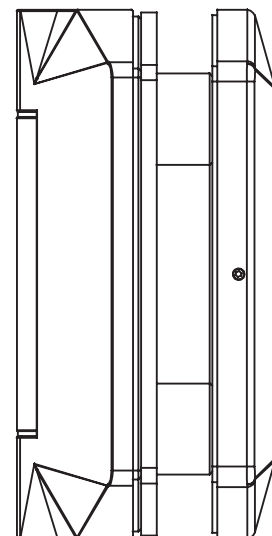

REAR VIEW

TOP VIEW

FRONT VIEW

TO ORDER SPECIFY:

- 220IGGP POLISHED FINISH
- 220IGGS BRUSHED FINISH

SIDE VIEW

220 SERIES INTERNAL HINGE

GLASS TO WALL