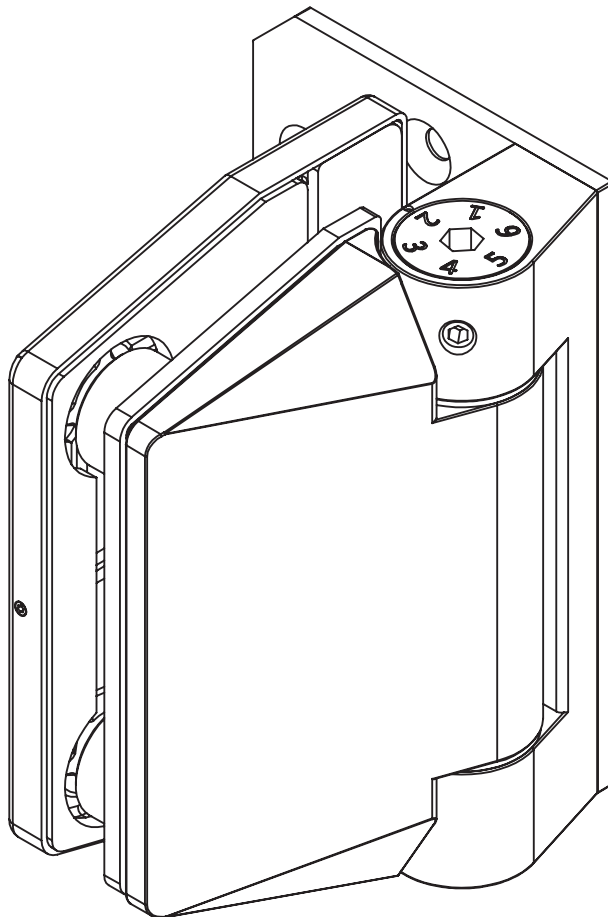

REAR VIEW

TOP VIEW

FRONT VIEW

TO ORDER SPECIFY:

- 220IGGP POLISHED FINISH
- 220IGGS BRUSHED FINISH

SIDE VIEW

220 SERIES INTERNAL HINGE

GLASS TO WALL