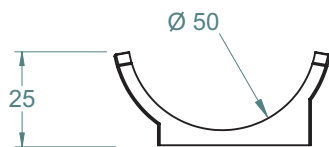

MAX 45kg

- 10°C
+ 50°C

90°

TOP VIEW

SQUARE POST BRACKET
TO ORDER SPECIFY:

- 120PSPP POLISHED FINISH
- 120PSPS BRUSHED FINISH
- 120PSPB BLACK FINISH

FRONT VIEW

SIDE VIEW