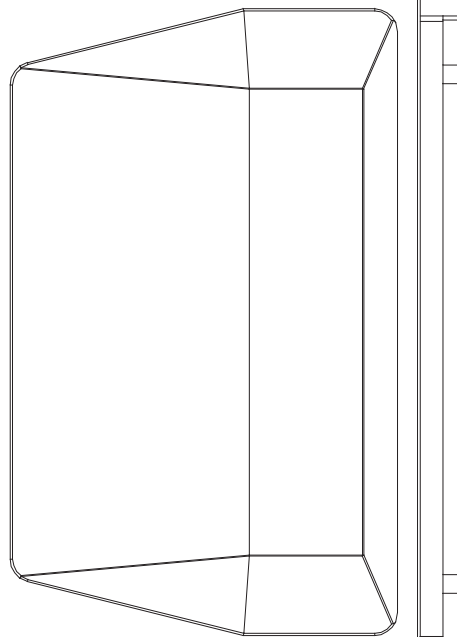

*MAGNALOCK NOT INCLUDED

TOP VIEW

GLASS GATE HOLES

LATCH FOR GLASS FENCE GLASS TO WALL/POST

LATCH GLASS TO WALL/POST

TO ORDER SPECIFY:

- LA2GWP POLISHED FINISH
- LA2GWS BRUSHED FINISH
- LA2GWB BLACK FINISH

*MAGNALOCK NOT INCLUDED