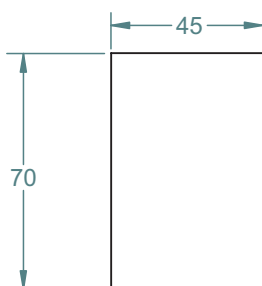

RECEIVER

FRONT VIEW