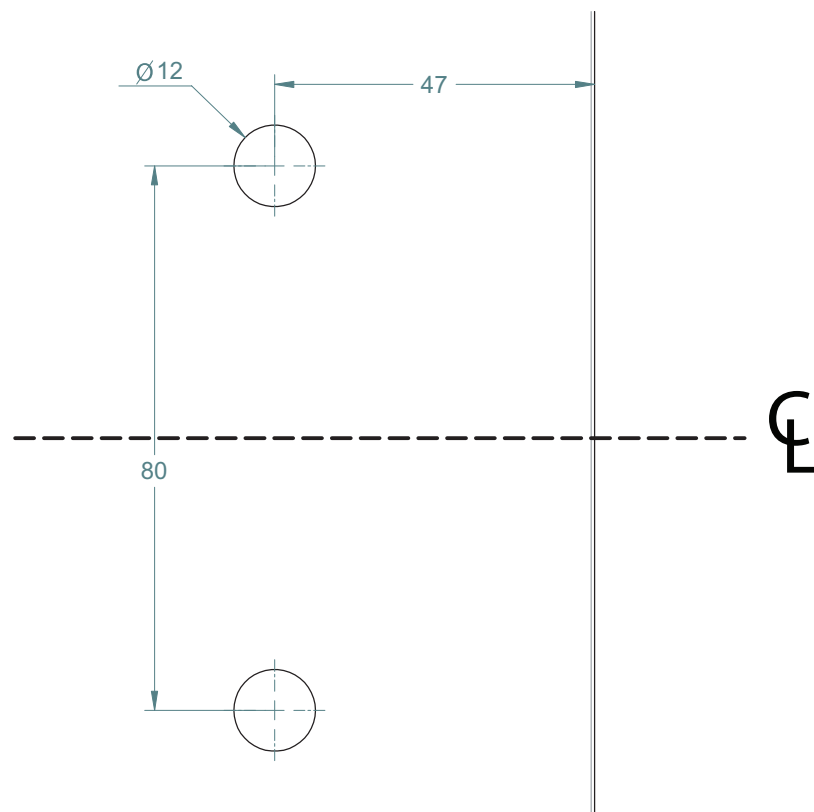

LATCH GLASS TO GLASS 90°

TO ORDER SPECIFY:

- LA2GG90P POLISHED FINISH
- LA2GG90S BRUSHED FINISH
- LA2GG90B BLACK FINISH

*MAGNALOCK NOT INCLUDED

GLASS GATE HOLES