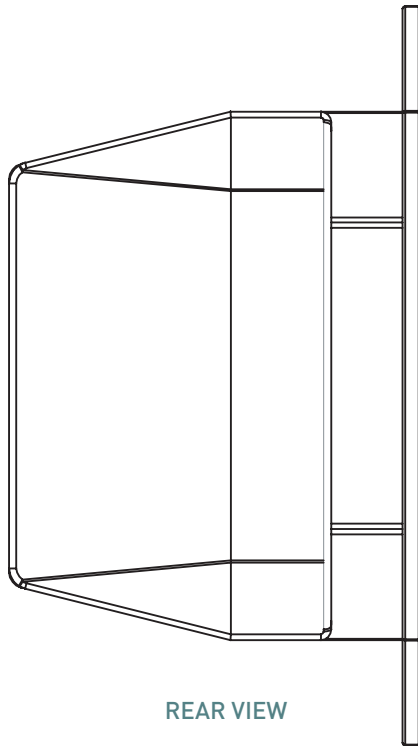

REAR VIEW

TOP VIEW

FRONT VIEW

TO ORDER SPECIFY:

- 220IGJP POLISHED FINISH
- 220IGJS BRUSHED FINISH

DOOR JAMB ILLUSTRATION

SIDE VIEW

320 SERIES SHOWER HINGE