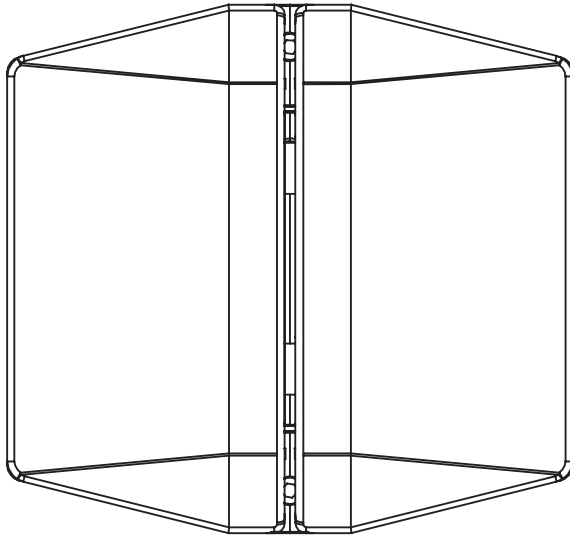

REAR VIEW

TOP VIEW

FRONT VIEW

TO ORDER SPECIFY:

- 220IGGP POLISHED FINISH
- 220IGGS BRUSHED FINISH

SIDE VIEW

220 SERIES INTERNAL HINGE

GLASS TO WALL