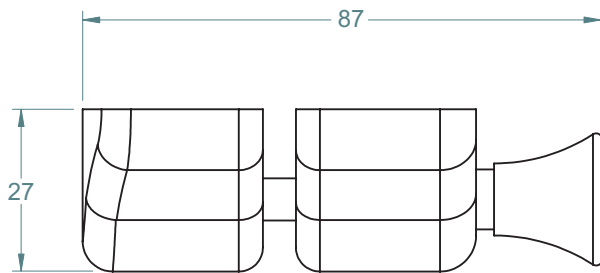

MAGNALOCK FOR LATCHES

TO ORDER SPECIFY:

- XXXXX BLACK ONLY

TOP VIEW