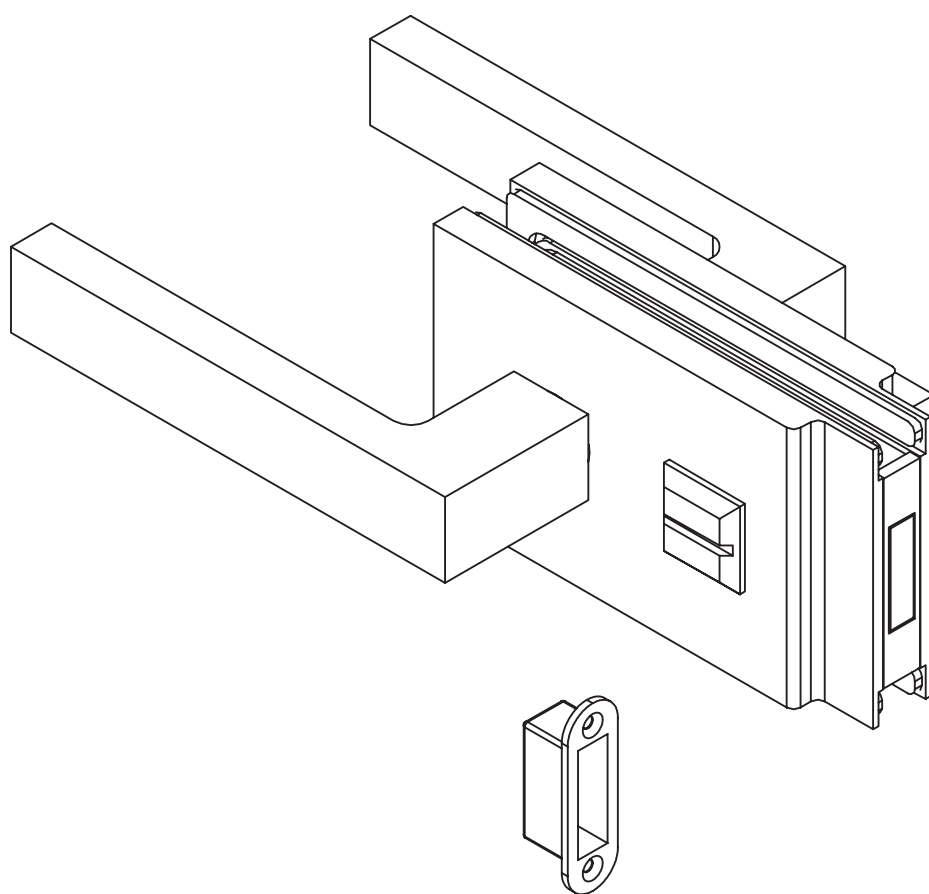

MAGNETIC DOOR HANDLE GLASS TO DOOR JAMB

DOOR JAMB INSERT

FINISHES AND FUNCTIONS

- ALUMINIUM BODY
- BRUSHED FINISH
- POLISHED FINISH
- FITS DOOR JAMBS
- NOISELESS

8mm
12.7mm (1/2")