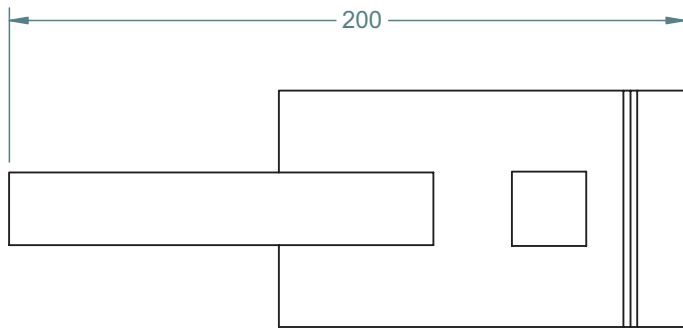

8mm
12.7mm (1/2")

REAR VIEW

- TO ORDER SPECIFY:
- **MHDJSC** BRUSHED FINISH WITH CYLINDER LOCK
 - **MHDJSN** BRUSHED FINISH WITH PRIVACY KNOB
 - **MHDJPC** POLISHED FINISH WITH CYLINDER LOCK
 - **MHDJPN** POLISHED FINISH WITH PRIVACY KNOB