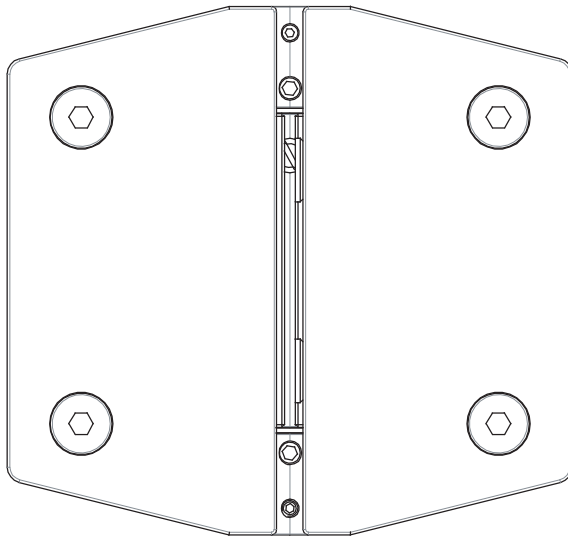

GLASS TO GLASS

FINISHES AND FUNCTIONS

- SOLID BRASS
- POLISHED CHROME
- BRUSHED SATIN CHROME
- MATT BLACK
- SINGLE ACTION
- SOFT CLOSE
- NON-HOLD OPEN

10mm
12mm

MAX.
800mm WIDE

MAX 45kg

90°

REAR VIEW