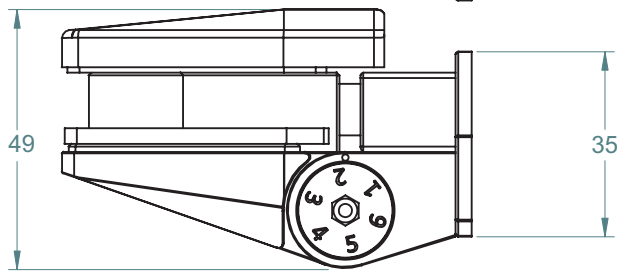

REAR VIEW

TOP VIEW