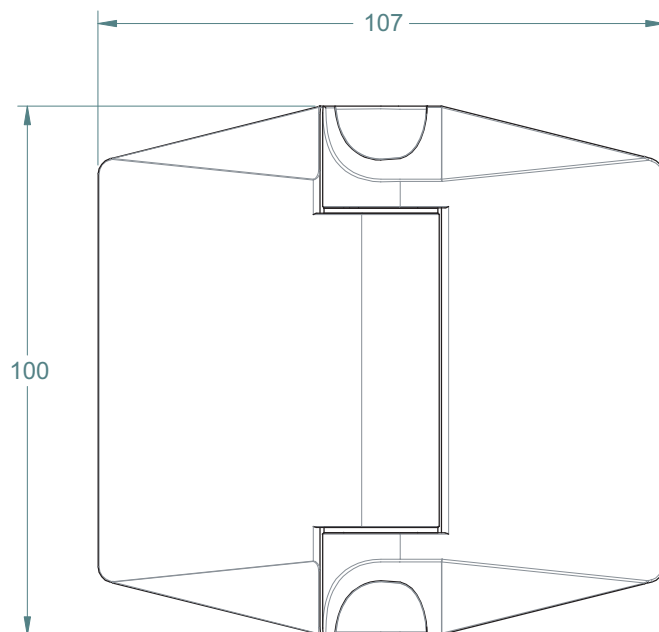

FRONT VIEW

TO ORDER SPECIFY:

- **320SGGP** POLISHED FINISH
- **320SGGS** BRUSHED FINISH
- **320SGGB** BLACK FINISH