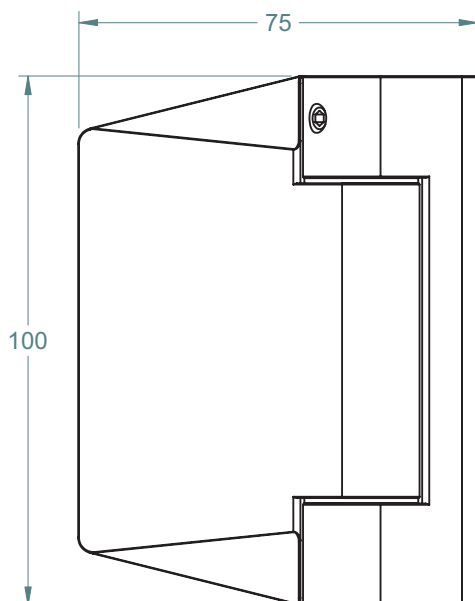

MAX 45kg

- 10°C
+ 50°C

90°

TO ORDER SPECIFY:

- 120PGWP POLISHED FINISH
- 120PGWS BRUSHED FINISH
- 120PGQB BLACK FINISH

SQUARE OR ROUND
POST BRACKETS
AVAILABLE

REAR VIEW

TOP VIEW