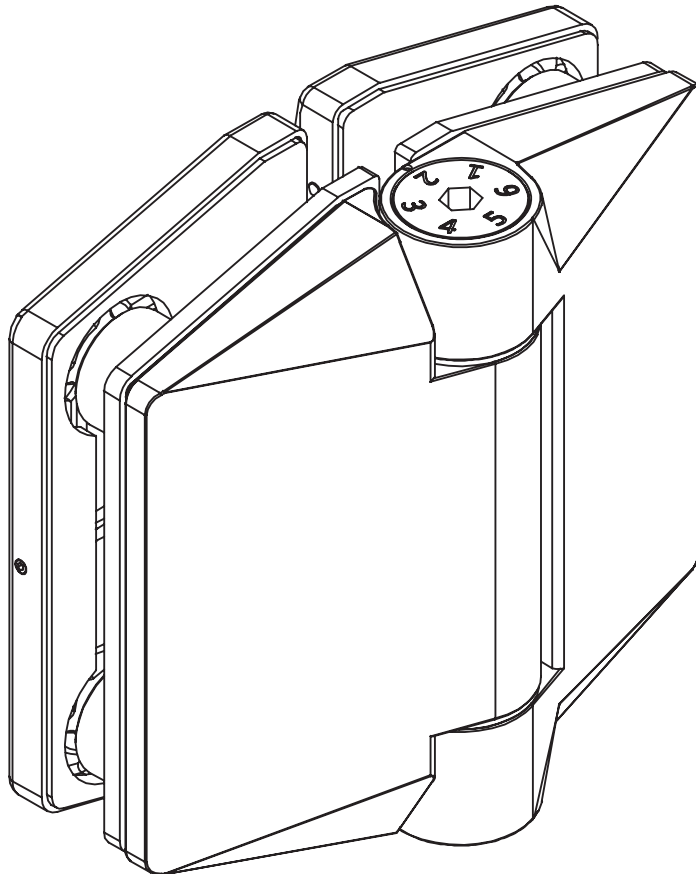

220 SERIES INTERNAL HINGE

GLASS TO GLASS

FINISHES AND FUNCTIONS

- 2205 GRADE STAINLESS STEEL
- POLISHED STAINLESS
- BRUSHED STAINLESS
- SINGLEACTION
- SOFTCLOSE
- NON-HOLD OPEN

10mm
12mm

MAX.
900mm WIDE

MAX 60kg

90°

CLOSING FORCE
OPEN 90° = 4Nm
CLOSED 0° = 2Nm