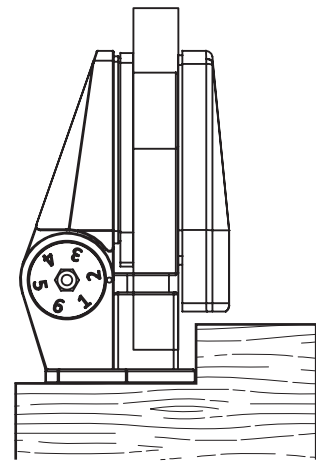

REAR VIEW

TOP VIEW

FRONT VIEW

TO ORDER SPECIFY:

- 220IGJP POLISHED FINISH
- 220IGJS BRUSHED FINISH

DOOR JAMB ILLUSTRATION

SIDE VIEW

320 SERIES SHOWER HINGE