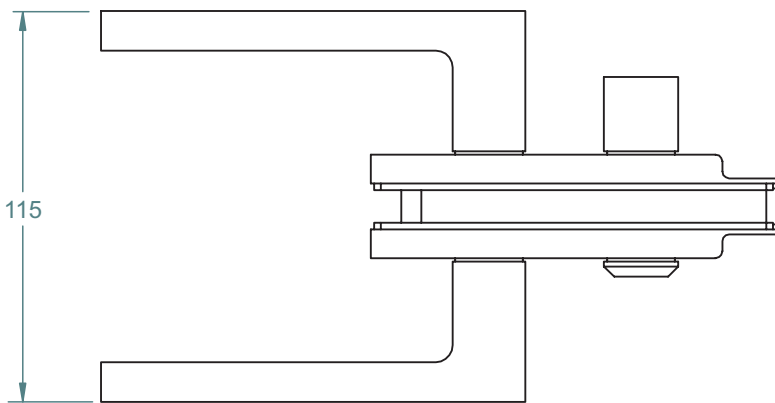

8mm
12.7mm (1/2")

REAR VIEW

- TO ORDER SPECIFY:
- **MHDJSC** BRUSHED FINISH WITH CYLINDER LOCK
 - **MHDJSN** BRUSHED FINISH WITH PRIVACY KNOB
 - **MHDJPC** POLISHED FINISH WITH CYLINDER LOCK
 - **MHDJPN** POLISHED FINISH WITH PRIVACY KNOB