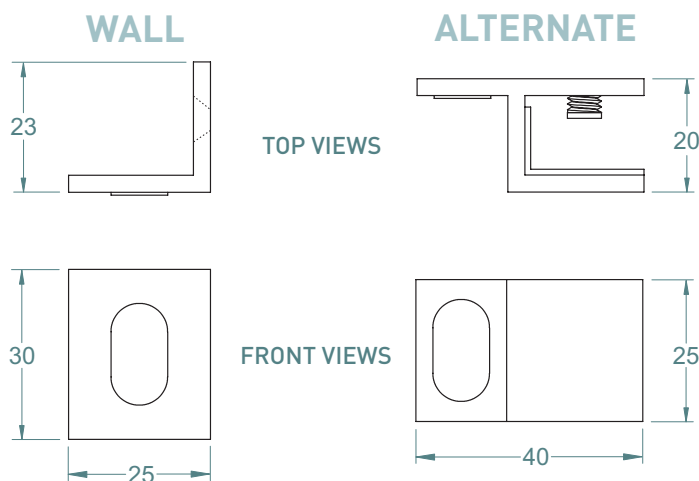

GLASS TO OTHER

WALL STOPPER

TO ORDER SPECIFY:

- DSGWP CHROME FINISH
- DSGWS SATIN FINISH
- DSGWB BLACK FINISH

ALTERNATE STOPPER

TO ORDER SPECIFY:

- DSGGALTP CHROME FINISH
- DSGGALTS SATIN FINISH
- DSGGALTB BLACK FINISH