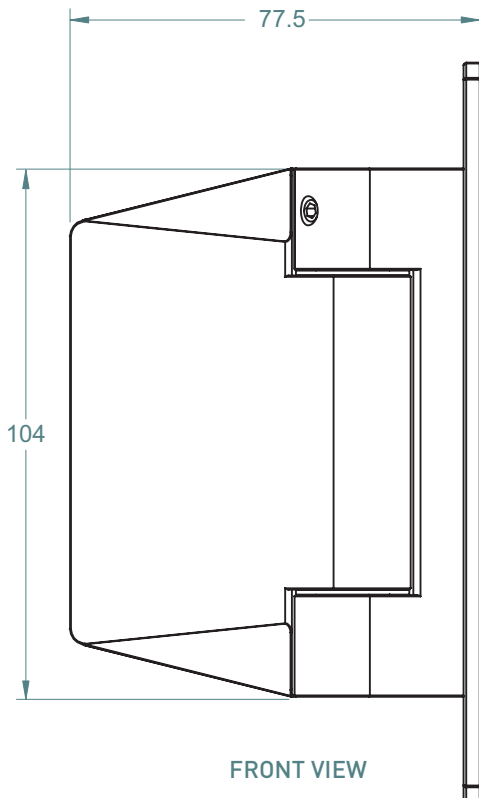

REAR VIEW

TOP VIEW

FRONT VIEW

TO ORDER SPECIFY:

- 220IGJP POLISHED FINISH
- 220IGJS BRUSHED FINISH

DOOR JAMB ILLUSTRATION

SIDE VIEW

320 SERIES SHOWER HINGE