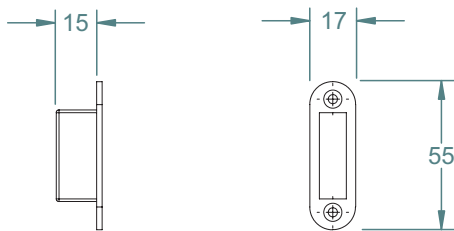

8mm
12.7mm (1/2")

REAR VIEW

- TO ORDER SPECIFY:
- **MHDJSC** BRUSHED FINISH WITH CYLINDER LOCK
 - **MHDJSN** BRUSHED FINISH WITH PRIVACY KNOB
 - **MHDJPC** POLISHED FINISH WITH CYLINDER LOCK
 - **MHDJPN** POLISHED FINISH WITH PRIVACY KNOB

TOP VIEW

DOOR JAMB ILLUSTRATION

FRONT VIEW

SIDE VIEW

DOOR JAMB INSERT

FRONT VIEW

SIDE VIEW

MAGNETIC DOOR HANDLE GLASS TO GLASS