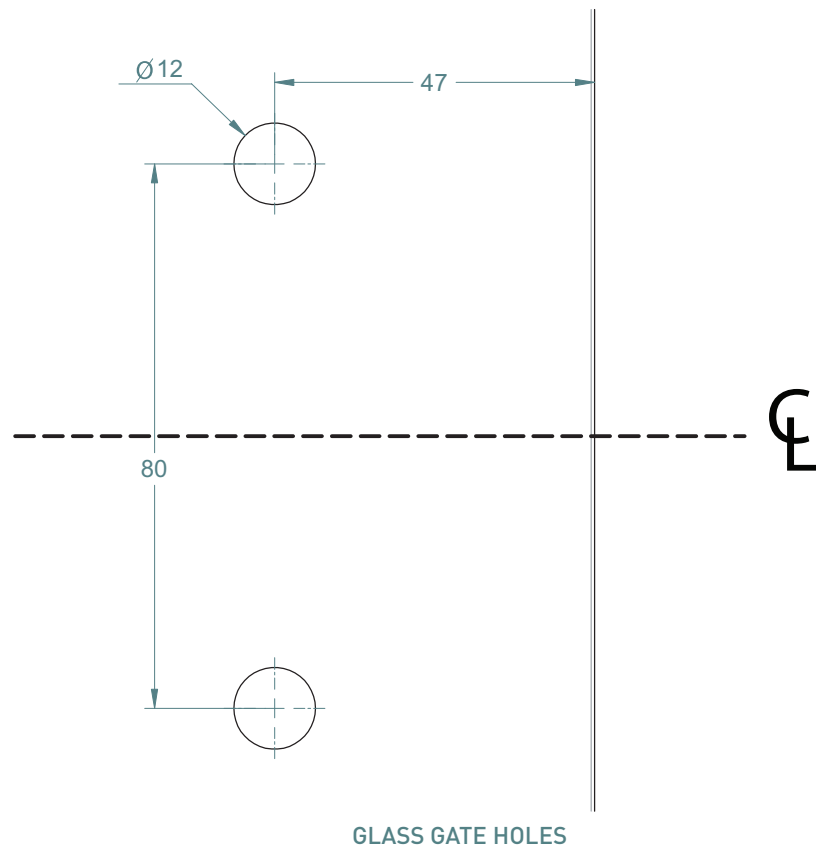

LATCH GLASS TO GLASS REVERSE 90°

TO ORDER SPECIFY:

- LA2GGR90P POLISHED FINISH
- LA2GGR90S BRUSHED FINISH
- LA2GGR90B BLACK FINISH

*MAGNALOCK NOT INCLUDED