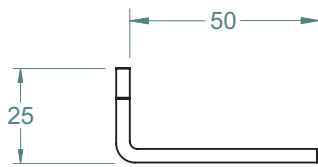

MAX 45kg

- 10°C
+ 50°C

90°

TOP VIEW

SQUARE POST BRACKET
TO ORDER SPECIFY:

- 120PSPP POLISHED FINISH
- 120PSPS BRUSHED FINISH
- 120PSPB BLACK FINISH

FRONT VIEW

SIDE VIEW