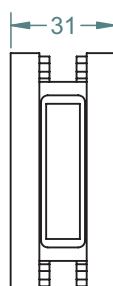

TO ORDER SPECIFY:

- **MHGSC** BRUSHED FINISH WITH CYLINDER LOCK
- **MHGSN** BRUSHED FINISH WITH PRIVACY KNOB
- **MHGPC** POLISHED FINISH WITH CYLINDER LOCK
- **MHGPN** POLISHED FINISH WITH PRIVACY KNOB

RECEIVER

SIDE VIEW