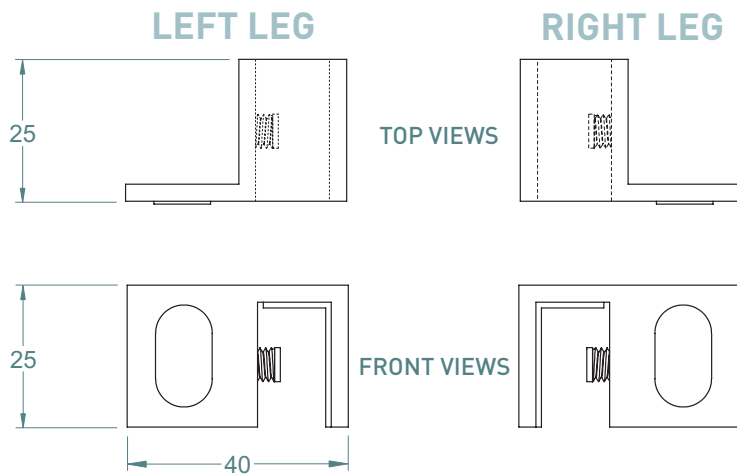

GLASS TO GLASS

90° STOPPER

TO ORDER SPECIFY:

LEFT LEG

- DSGG90PL CHROME FINISH
- DSGG90SL SATIN FINISH
- DSGG90BL BLACK FINISH

RIGHT LEG

- DSGG90PR CHROME FINISH
- DSGG90SR SATIN FINISH
- DSGG90BR BLACK FINISH