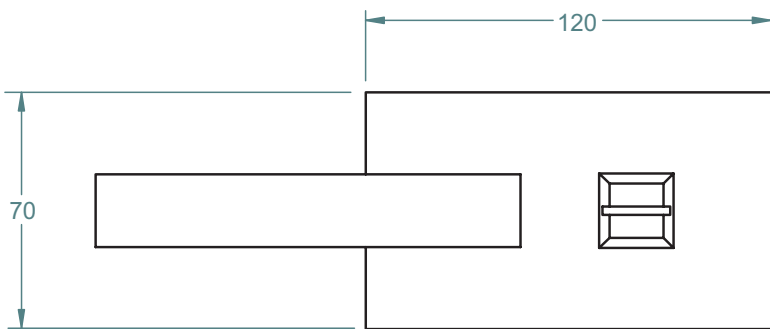

TOP VIEW

DOOR JAMB ILLUSTRATION

FRONT VIEW

SIDE VIEW

DOOR JAMB INSERT

FRONT VIEW

SIDE VIEW

MAGNETIC DOOR HANDLE GLASS TO GLASS

FINISHES AND FUNCTIONS

- ALUMINIUM BODY
- BRUSHED FINISH
- POLISHED FINISH
- NOISELESS

8mm
12.7mm (1/2")

REAR VIEW

TOP VIEW

FRONT VIEW

SIDE VIEW

TO ORDER SPECIFY: