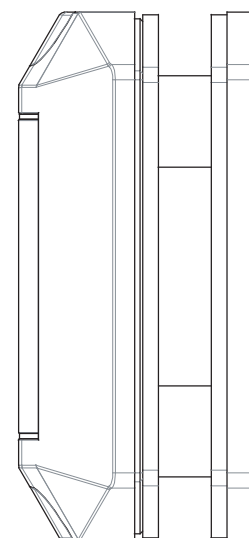

TO ORDER SPECIFY:

- **320SGGP** POLISHED FINISH
- **320SGGS** BRUSHED FINISH
- **320SGGB** BLACK FINISH

SIDE VIEW