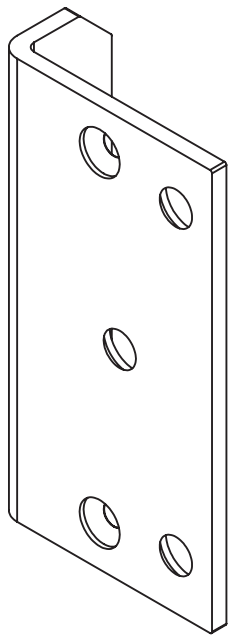

MAX 45kg

- 10°C
+ 50°C

90°

TO ORDER SPECIFY:

- 120PGWP POLISHED FINISH
- 120PGWS BRUSHED FINISH
- 120PGQB BLACK FINISH

SQUARE OR ROUND
POST BRACKETS
AVAILABLE

REAR VIEW

TOP VIEW

FRONT VIEW

SIDE VIEW

120 SERIES POOL HINGE

GLASS TO POST BRACKETS

**SQUARE POST
BRACKET**
(MODEL 120PSP)

**ROUND POST
BRACKET**
(MODEL 120PRP)

120 SERIES POOL HINGE

- SELF-CLOSING SAFETY HINGE FOR GLASS POOL FENCING
- TO BE USED WITH CHILD PROOF SAFETY LATCH
- COMPLIES WITH AUSTRALIAN STANDARDS FOR POOL GATE HARDWARE
- NATA ACCREDITED AND INDEPENDENTLY TESTED TO 10'000 CYCLES
(NATA = NATIONAL ASSOCIATION OF TESTING AUTHORITIES AUSTRALIA)