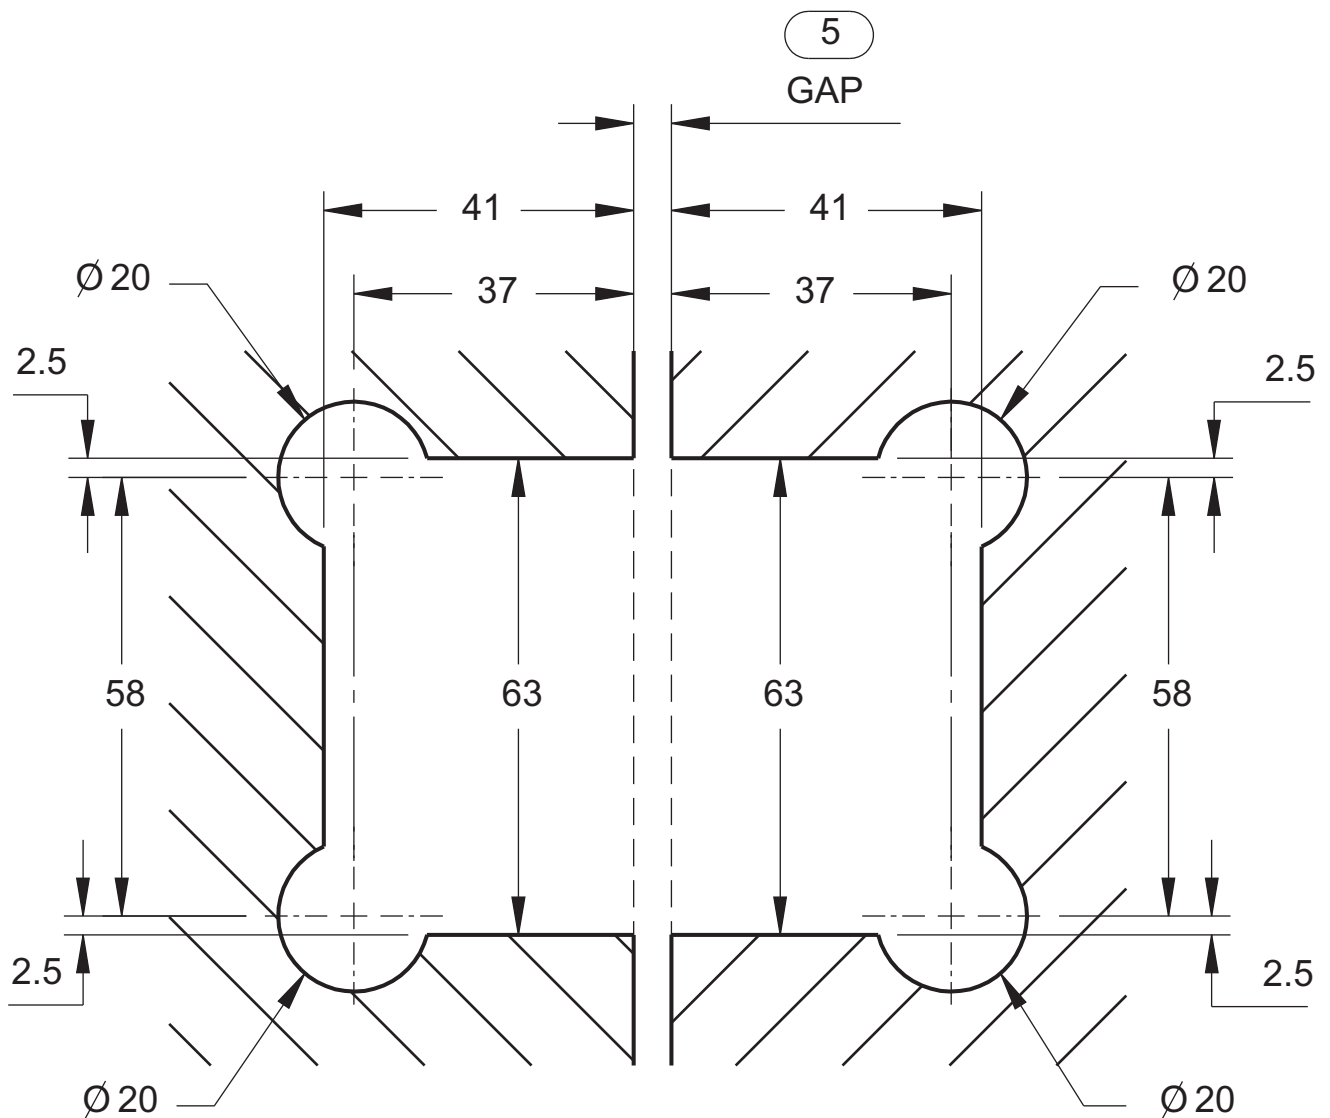

GLASS PREPARATION

120, 220 & 320 SERIES HINGE

GLASS TO GLASS

GLASS CUT-OUT TOP AND BOTTOM
(ALL DIMENSIONS IN MILLIMETERS)