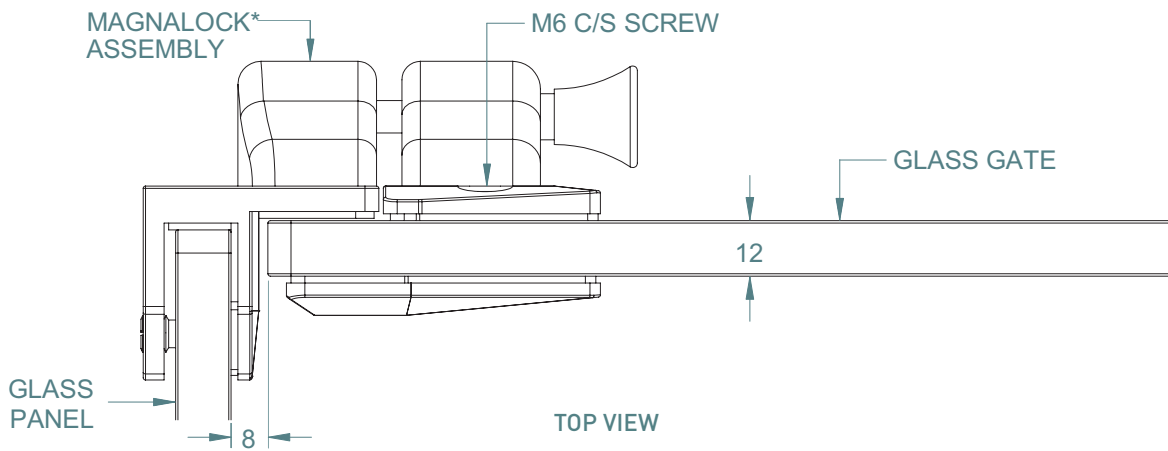

REAR VIEW

TOP VIEW

FRONT VIEW

SIDE VIEW

LATCH FOR GLASS FENCE

GLASS TO GLASS 90°

LATCH GLASS TO GLASS 90°

TO ORDER SPECIFY:

- LA2GG90P POLISHED FINISH
- LA2GG90S BRUSHED FINISH
- LA2GG90B BLACK FINISH

*MAGNALOCK NOT INCLUDED

GLASS GATE HOLES

LATCH FOR GLASS FENCE

GLASS TO GLASS REVERSE 90°

LATCH GLASS TO GLASS REVERSE 90°

TO ORDER SPECIFY:

- LA2GGR90P POLISHED FINISH
- LA2GGR90S BRUSHED FINISH
- LA2GGR90B BLACK FINISH

*MAGNALOCK NOT INCLUDED

LATCH FOR GLASS FENCE

GLASS TO GLASS 180°

LATCH GLASS TO GLASS 180°

TO ORDER SPECIFY:

- LA2GG180P POLISHED FINISH
- LA2GG180S BRUSHED FINISH
- LA2GG180B BLACK FINISH