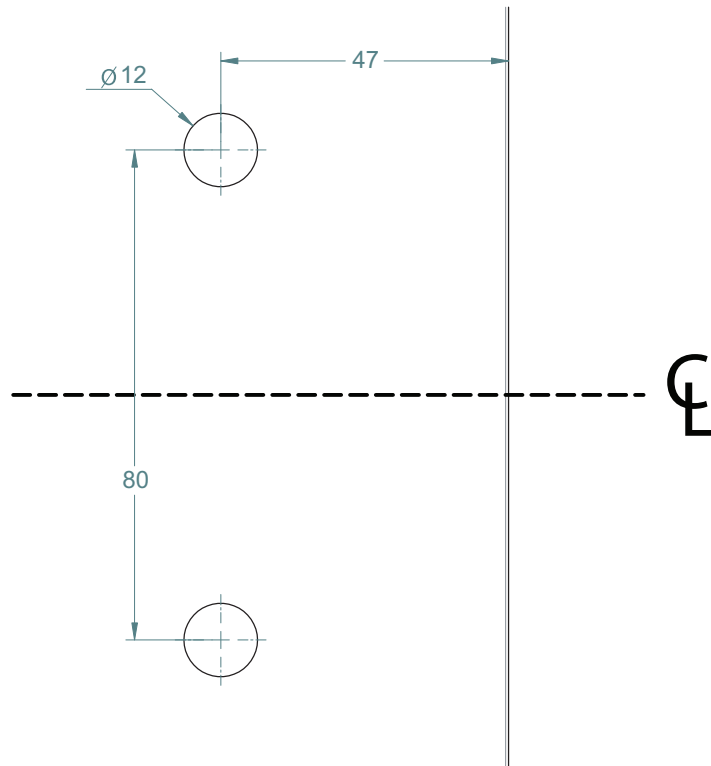

*MAGNALOCK NOT INCLUDED

TOP VIEW

GLASS GATE HOLES

LATCH FOR GLASS FENCE GLASS TO WALL/POST

LATCH GLASS TO WALL/POST

TO ORDER SPECIFY:

- LA2GWP POLISHED FINISH
- LA2GWS BRUSHED FINISH
- LA2GWB BLACK FINISH

*MAGNALOCK NOT INCLUDED