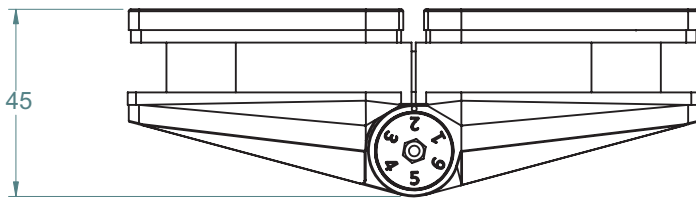

TO ORDER SPECIFY:

- 130PGGP POLISHED FINISH
- 130PGGS BRUSHED FINISH