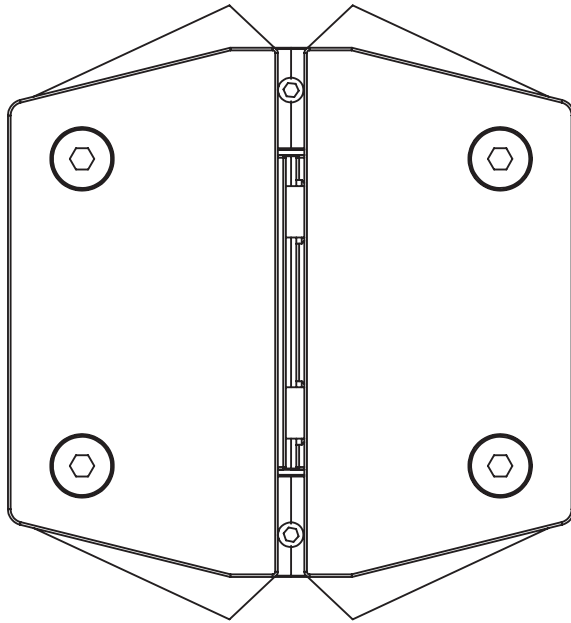

10mm
12mm

MAX.
900mm WIDE x
1500mm HIGH

MAX 45kg

- 10°C
+ 50°C

90°

120 SERIES POOL HINGE

- SELF-CLOSING SAFETY HINGE FOR GLASS POOL FENCING
- TO BE USED WITH CHILD PROOF SAFETY LATCH
- COMPLIES WITH AUSTRALIAN STANDARDS FOR POOL GATE HARDWARE
- NATA ACCREDITED AND INDEPENDENTLY TESTED TO 10'000 CYCLES (NATA = NATIONAL ASSOCIATION OF TESTING AUTHORITIES AUSTRALIA)