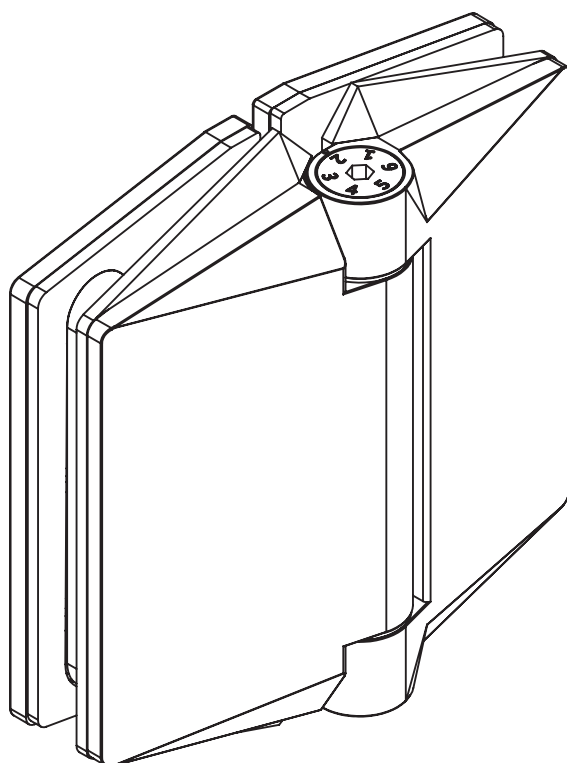

130 SERIES POOL HINGE

GLASS TO GLASS

FINISHES AND FUNCTIONS

- 2205 GRADE STAINLESS STEEL
- POLISHED STAINLESS
- BRUSHED STAINLESS
- SINGLEACTION
- SOFTCLOSE
- NON-HOLD OPEN
- ANTI-FOOT-HOLD GASKET

10mm
12mm

MAX.
900mm WIDE x
1500mm HIGH

MAX 45kg

- 10°C
+ 50°C

90°

130 SERIES POOL HINGE

- SELF-CLOSING SAFETY HINGE FOR GLASS POOL FENCING
- TO BE USED WITH CHILD PROOF SAFETY LATCH
- COMPLIES WITH AUSTRALIAN STANDARDS FOR POOL GATE HARDWARE
- NATA ACCREDITED AND INDEPENDENTLY TESTED TO 10'000 CYCLES (NATA = NATIONAL ASSOCIATION OF TESTING AUTHORITIES AUSTRALIA)