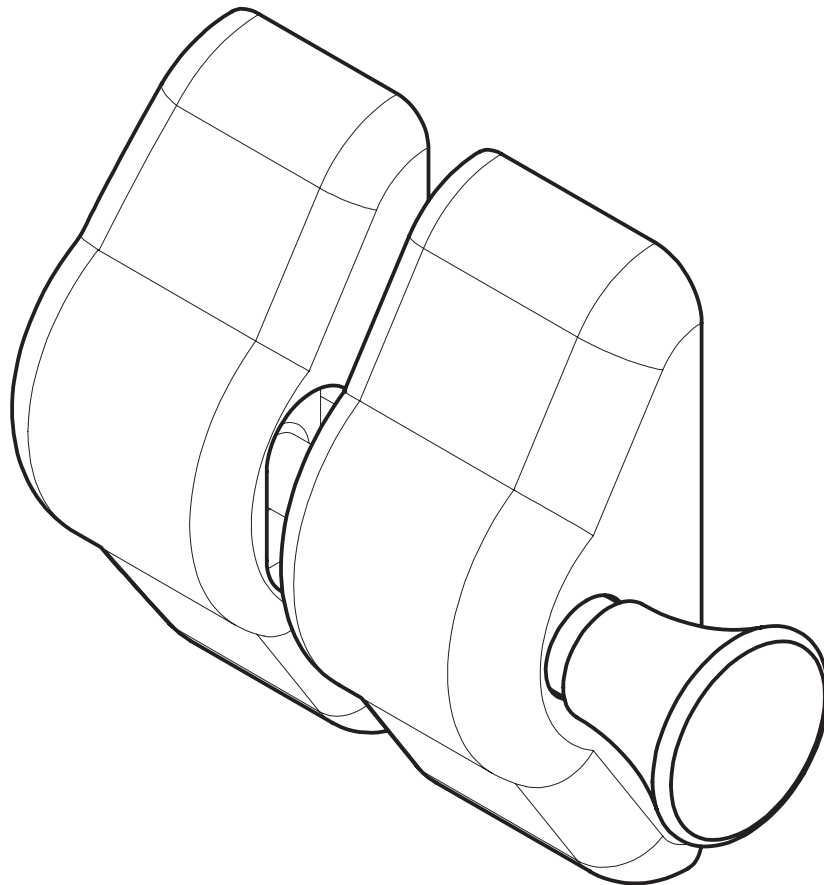

MAGNALOCK ASSEMBLY FOR ALL GLASS LATCHES