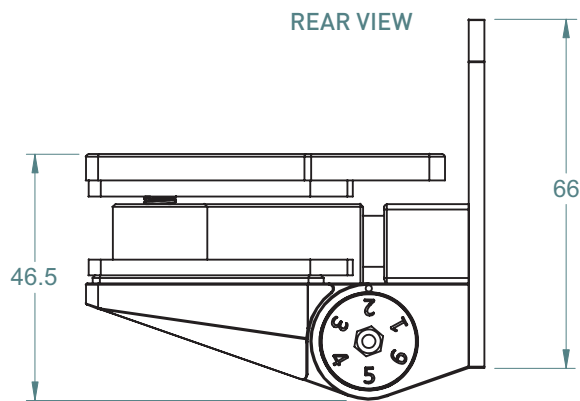

MAX 45kg

- 10°C
+ 50°C

90°

TO ORDER SPECIFY:

- 120PGWP POLISHED FINISH
- 120PGWS BRUSHED FINISH
- 120PGQB BLACK FINISH

SQUARE OR ROUND
POST BRACKETS
AVAILABLE

REAR VIEW

TOP VIEW