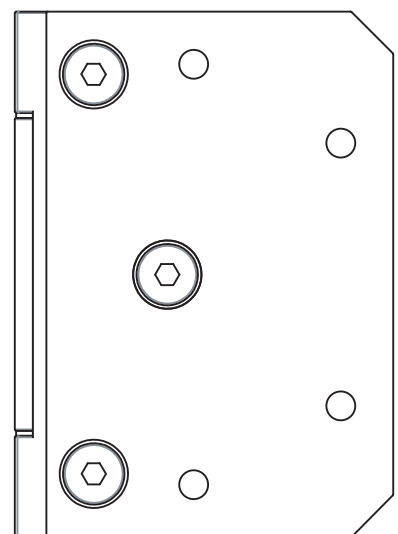

TO ORDER SPECIFY:

- 220IGWP POLISHED FINISH
- 220IGWS BRUSHED FINISH

REAR VIEW

TOP VIEW

FRONT VIEW

SIDE VIEW

220 SERIES INTERNAL HINGE

GLASS TO DOOR JAMB